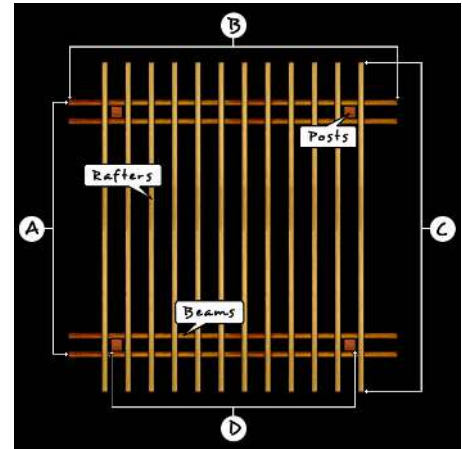

Height: For All Sizes	Pine	Cedar
Height to bottom of beam with 8' posts on patio	7'5-1/2"	7'5-1/4"
Height to bottom of beam with 10' posts on patio	9' 5-1/2"	9' 5-1/4"
Height to bottom of beam with 10' posts in ground	Depends on Depth of Footing	
Height to bottom of beam with 12' posts in ground	Depends on Depth of Footing	

Footprint Diagram for Freestanding Pergola Kits

www.pergoladepot.com
877-563-0002
info@pergoladepot.com