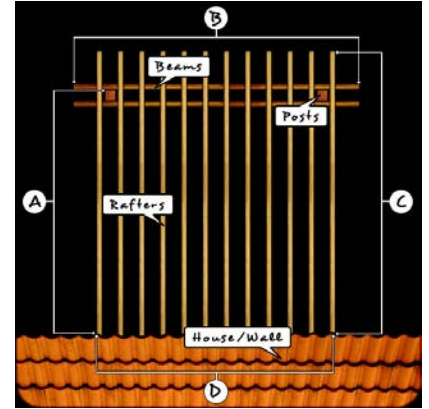

Footprint Diagram for Attached Big Kahuna, Sombrero, and Fedora Pergola Kits

www.pergoladepot.com
 877-563-0002
 info@pergoladepot.com

Attached Pergola Kit Size Rafter (projection) x Beam (width)	A	B	C	D
Cedar and Pine				
8 Feet				
8x8	6'6"	8 Feet	8 Feet	5 Feet
8x9	6'6"	9 Feet	8 Feet	6 Feet
8x10	6'6"	10 Feet	8 Feet	7 Feet
8x11	6'6"	11 Feet	8 Feet	8 Feet
8x12	6'6"	12 Feet	8 Feet	9 Feet
8x13	6'6"	13 Feet	8 Feet	10 Feet
8x14	6'6"	14 Feet	8 Feet	11 Feet
8x15	6'6"	15 Feet	8 Feet	12 Feet
8x16	6'6"	16 Feet	8 Feet	13 Feet
8x17	6'6"	17 Feet	8 Feet	14 Feet
8x18	6'6"	18 Feet	8 Feet	15 Feet
8x19	6'6"	19 Feet	8 Feet	16 Feet
8x20	6'6"	20 Feet	8 Feet	17 Feet
Attached Pergola Kit Size Rafter (projection) x Beam (width)	A	B	C	D
Cedar and Pine				
9 Feet				
9x9	7'6"	9 Feet	9 Feet	6 Feet
9x10	7'6"	10 Feet	9 Feet	7 Feet
9x11	7'6"	11 Feet	9 Feet	8 Feet
9x12	7'6"	12 Feet	9 Feet	9 Feet
9x13	7'6"	13 Feet	9 Feet	10 Feet
9x14	7'6"	14 Feet	9 Feet	11 Feet
9x15	7'6"	15 Feet	9 Feet	12 Feet
9x16	7'6"	16 Feet	9 Feet	13 Feet
9x17	7'6"	17 Feet	9 Feet	14 Feet
9x18	7'6"	18 Feet	9 Feet	15 Feet
9x19	7'6"	19 Feet	9 Feet	16 Feet
9x20	7'6"	20 Feet	9 Feet	17 Feet
Attached Pergola Kit Size Rafter (projection) x Beam (width)	A	B	C	D
Cedar and Pine				
10 Feet				
10x10	8'6"	10 Feet	10 Feet	7 Feet
10x11	8'6"	11 Feet	10 Feet	8 Feet
10x12	8'6"	12 Feet	10 Feet	9 Feet
10x13	8'6"	13 Feet	10 Feet	10 Feet
10x14	8'6"	14 Feet	10 Feet	11 Feet
10x15	8'6"	15 Feet	10 Feet	12 Feet
10x16	8'6"	16 Feet	10 Feet	13 Feet
10x17	8'6"	17 Feet	10 Feet	14 Feet
10x18	8'6"	18 Feet	10 Feet	15 Feet
10x19	8'6"	19 Feet	10 Feet	16 Feet
10x20	8'6"	20 Feet	10 Feet	17 Feet
Attached Pergola Kit Size Rafter (projection) x Beam (width)	A	B	C	D
Cedar and Pine				
11 Feet				
11x11	9'6"	11 Feet	11 Feet	8 Feet
11x12	9'6"	12 Feet	11 Feet	9 Feet
11x13	9'6"	13 Feet	11 Feet	10 Feet
11x14	9'6"	14 Feet	11 Feet	11 Feet
11x15	9'6"	15 Feet	11 Feet	12 Feet
11x16	9'6"	16 Feet	11 Feet	13 Feet
11x17	9'6"	17 Feet	11 Feet	14 Feet
11x18	9'6"	18 Feet	11 Feet	15 Feet
11x19	9'6"	19 Feet	11 Feet	16 Feet
11x20	9'6"	20 Feet	11 Feet	17 Feet
Attached Pergola Kit Size Rafter (projection) x Beam (width)	A	B	C	D
Cedar and Pine				
12 Feet				
12x12	10'6"	12 Feet	12 Feet	9 Feet
12x13	10'6"	13 Feet	12 Feet	10 Feet
12x14	10'6"	14 Feet	12 Feet	11 Feet
12x15	10'6"	15 Feet	12 Feet	12 Feet
12x16	10'6"	16 Feet	12 Feet	13 Feet
12x17	10'6"	17 Feet	12 Feet	14 Feet
12x18	10'6"	18 Feet	12 Feet	15 Feet
12x19	10'6"	19 Feet	12 Feet	16 Feet
12x20	10'6"	20 Feet	12 Feet	17 Feet