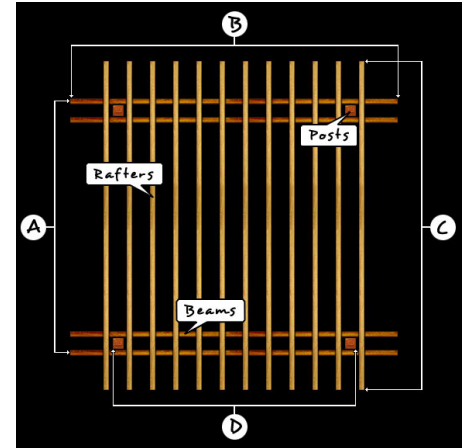

Footprint Diagram for Freestanding Big Kahuna, Sombrero, and Fedora Pergola Kits

www.pergoladepot.com  
877-563-0002  
info@pergoladepot.com

Freestanding Pergola Kit Size Rafter (projection) x Beam (width)	A	B	C	D
Cedar and Pine				
8 Feet				
8x8	5 Feet	8 Feet	8 Feet	5 Feet
8x9	5 Feet	9 Feet	8 Feet	6 Feet
8x10	5 Feet	10 Feet	8 Feet	7 Feet
8x11	5 Feet	11 Feet	8 Feet	8 Feet
8x12	5 Feet	12 Feet	8 Feet	9 Feet
8x13	5 Feet	13 Feet	8 Feet	10 Feet
8x14	5 Feet	14 Feet	8 Feet	11 Feet
8x15	5 Feet	15 Feet	8 Feet	12 Feet
8x16	5 Feet	16 Feet	8 Feet	13 Feet
8x17	5 Feet	17 Feet	8 Feet	14 Feet
8x18	5 Feet	18 Feet	8 Feet	15 Feet
8x19	5 Feet	19 Feet	8 Feet	16 Feet
8x20	5 Feet	20 Feet	8 Feet	17 Feet
Freestanding Pergola Kit Size Rafter (projection) x Beam (width)	A	B	C	D
Cedar and Pine				
9 Feet				
9x9	6 Feet	9 Feet	9 Feet	6 Feet
9x10	6 Feet	10 Feet	9 Feet	7 Feet
9x11	6 Feet	11 Feet	9 Feet	8 Feet
9x12	6 Feet	12 Feet	9 Feet	9 Feet
9x13	6 Feet	13 Feet	9 Feet	10 Feet
9x14	6 Feet	14 Feet	9 Feet	11 Feet
9x15	6 Feet	15 Feet	9 Feet	12 Feet
9x16	6 Feet	16 Feet	9 Feet	13 Feet
9x17	6 Feet	17 Feet	9 Feet	14 Feet
9x18	6 Feet	18 Feet	9 Feet	15 Feet
9x19	6 Feet	19 Feet	9 Feet	16 Feet
9x20	6 Feet	20 Feet	9 Feet	17 Feet
Freestanding Pergola Kit Size Rafter (projection) x Beam (width)	A	B	C	D
Cedar and Pine				
10 Feet				
10x10	7 Feet	10 Feet	10 Feet	7 Feet
10x11	7 Feet	11 Feet	10 Feet	8 Feet
10x12	7 Feet	12 Feet	10 Feet	9 Feet
10x13	7 Feet	13 Feet	10 Feet	10 Feet
10x14	7 Feet	14 Feet	10 Feet	11 Feet
10x15	7 Feet	15 Feet	10 Feet	12 Feet
10x16	7 Feet	16 Feet	10 Feet	13 Feet
10x17	7 Feet	17 Feet	10 Feet	14 Feet
10x18	7 Feet	18 Feet	10 Feet	15 Feet
10x19	7 Feet	19 Feet	10 Feet	16 Feet
10x20	7 Feet	20 Feet	10 Feet	17 Feet
Freestanding Pergola Kit Size Rafter (projection) x Beam (width)	A	B	C	D
Cedar and Pine				
11 Feet				
11x11	8 Feet	11 Feet	11 Feet	8 Feet
11x12	8 Feet	12 Feet	11 Feet	9 Feet
11x13	8 Feet	13 Feet	11 Feet	10 Feet
11x14	8 Feet	14 Feet	11 Feet	11 Feet
11x15	8 Feet	15 Feet	11 Feet	12 Feet
11x16	8 Feet	16 Feet	11 Feet	13 Feet
11x17	8 Feet	17 Feet	11 Feet	14 Feet
11x18	8 Feet	18 Feet	11 Feet	15 Feet
11x19	8 Feet	19 Feet	11 Feet	16 Feet
11x20	8 Feet	20 Feet	11 Feet	17 Feet
Freestanding Pergola Kit Size Rafter (projection) x Beam (width)	A	B	C	D
Cedar and Pine				
12 Feet				
12x12	9 Feet	12 Feet	12 Feet	9 Feet
12x13	9 Feet	13 Feet	12 Feet	10 Feet
12x14	9 Feet	14 Feet	12 Feet	11 Feet
12x15	9 Feet	15 Feet	12 Feet	12 Feet
12x16	9 Feet	16 Feet	12 Feet	13 Feet
12x17	9 Feet	17 Feet	12 Feet	14 Feet
12x18	9 Feet	18 Feet	12 Feet	15 Feet
12x19	9 Feet	19 Feet	12 Feet	16 Feet
12x20	9 Feet	20 Feet	12 Feet	17 Feet