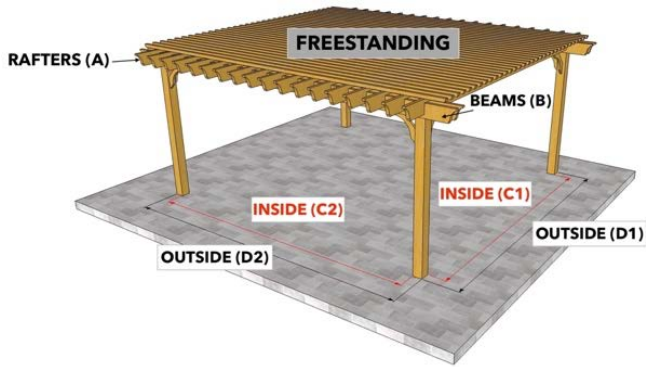

Big Kahuna Sample Sketches:

Big Kahuna PLUS Sample Sketches: