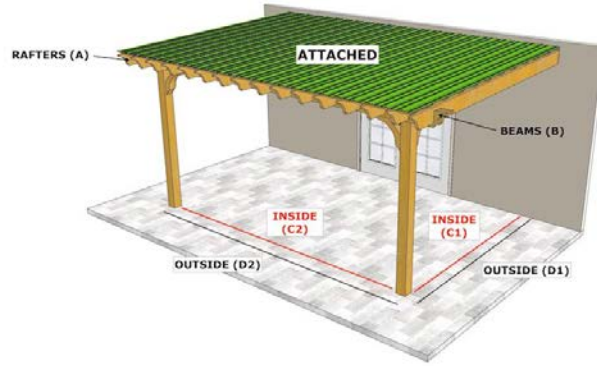

Big Kahuna Sample Sketches:

Big Kahuna PLUS Sample Sketches:

Sombrero Sample Sketches: