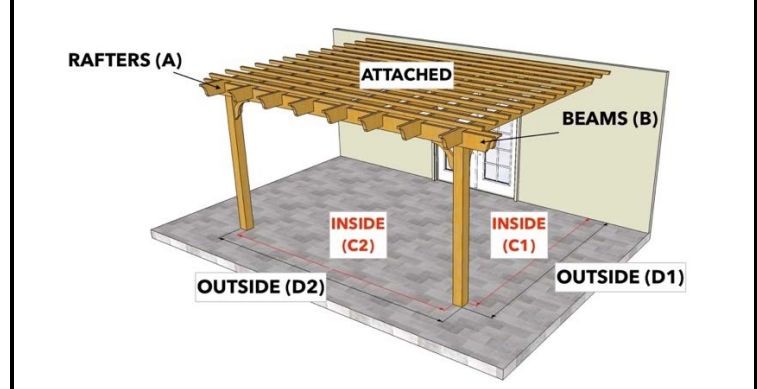

PERGOLA DEPOT™ PERGOLA KIT DIMENSIONS

Big Kahuna™, Big Kahuna™ PLUS, Big Kahuna SRP™, Sombrero™, Melbourne™, and Fedora™ Pergola Kits

Size (Overall Tip to Tip)	Rafter (A)	Beam (B)	Inside Post to Post (C1) x (C2)	Outside Post to Post (D1) x (D2)
9x11 Attached	9	11	7x7	7'6"x8
9x12 Freestanding	9	12	5x8	6x9
9x12 Attached	9	12	7x8	7'6"x9
9x13 Freestanding	9	13	5x9	6x10
9x13 Attached	9	13	7x9	7'6"x10
9x14 Freestanding	9	14	5x10	6x11
9x14 Attached	9	14	7x10	7'6"x11
9x15 Freestanding	9	15	5x11	6x12
9x15 Attached	9	15	7x11	7'6"x12
9x16 Freestanding	9	16	5x12	6x13
9x16 Attached	9	16	7x12	7'6"x13
9x17 Freestanding	9	17	5x13	6x14
9x17 Attached	9	17	7x13	7'6"x14
9x18 Freestanding	9	18	5x14	6x15
9x18 Attached	9	18	7x14	7'6"x15
9x19 Freestanding	9	19	5x15	6x16
9x19 Attached	9	19	7x15	7'6"x16
9x20 Freestanding	9	20	5x16	6x17
9x20 Attached	9	20	7x16	7'6"x17
10x10 Freestanding	10	10	6x6	7x7
10x10 Attached	10	10	8x6	8'6"x7
10x11 Freestanding	10	11	6x7	7x8
10x11 Attached	10	11	8x7	8'6"x8
10x12 Freestanding	10	12	6x8	7x9
10x12 Attached	10	12	8x8	8'6"x9
10x13 Freestanding	10	13	6x9	7x10
10x13 Attached	10	13	8x9	8'6"x10
10x14 Freestanding	10	14	6x10	7x11
10x14 Attached	10	14	8x10	8'6"x11
10x15 Freestanding	10	15	6x11	7x12
10x15 Attached	10	15	8x11	8'6"x12