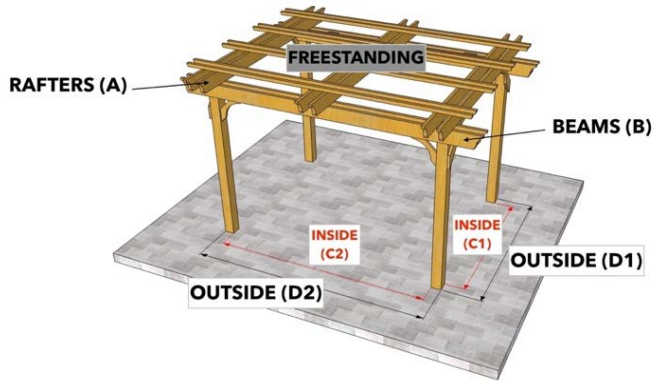

# PERGOLA DEPOT™ PERGOLA KIT DIMENSIONS

Big Kahuna™, Big Kahuna™ PLUS, Big Kahuna SRP™, Sombrero™, Melbourne™, and Fedora™ Pergola Kits

Size (Overall Tip to Tip)	Rafter (A)	Beam (B)	Inside Post to Post (C1) x (C2)	Outside Post to Post (D1) x (D2)
16x17 Attached	16	17	14x13	14'6" x 14
16x18 Freestanding	16	18	12x14	13x15
16x18 Attached	16	18	14x14	14'6" x 15
16x19 Freestanding	16	19	12x15	13x16
16x19 Attached	16	19	14x15	14'6" x 16
16x20 Freestanding	16	20	12x16	13x17
16x20 Attached	16	20	14x16	14'6" x 17
17x17 Freestanding	17	17	13x13	14x14
17x17 Attached	17	17	15x13	15'6" x 14
17x18 Freestanding	17	18	13x14	14x15
17x18 Attached	17	18	15x14	15'6" x 15
17x19 Freestanding	17	19	13x15	14x16
17x19 Attached	17	19	15x15	15'6" x 16
17x20 Freestanding	17	20	13x16	14x17
17x20 Attached	17	20	15x16	15'6" x 17
18x18 Freestanding	18	18	14x14	15x15
18x18 Attached	18	18	16x14	16'6" x 15
18x19 Freestanding	18	19	14x15	15x16
18x19 Attached	18	19	16x15	16'6" x 16
18x20 Freestanding	18	20	14x16	15x17
18x20 Attached	18	20	16x16	16'6" x 17
19x19 Freestanding	19	19	15x15	16x16
19x19 Attached	19	19	17x15	17'6" x 16
19x20 Freestanding	19	20	15x16	16x17
19x20 Attached	19	20	17x16	17'6" x 17
20x20 Freestanding	20	20	16x16	17x17
20x20 Attached	20	20	18x16	18'6" x 17

Note: Sample sketch shown on the chart is the Sombrero style pergola kit.

Big Kahuna Sample Sketches:

Big Kahuna PLUS Sample Sketches:

Sombrero Sample Sketches:

Fedora Sample Sketches:

Melbourne Sample Sketches: