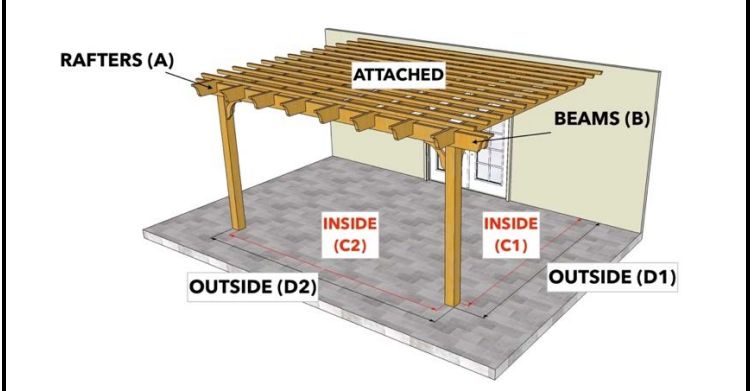

PERGOLA DEPOT™ PERGOLA KIT DIMENSIONS

Big Kahuna™, Big Kahuna™ PLUS, Big Kahuna SRP™, Sombrero™, Melbourne™, and Fedora™ Pergola Kits

Size (Overall Tip to Tip)	Rafter (A)	Beam (B)	Inside Post to Post (C1) x (C2)	Outside Post to Post (D1) x (D2)
10x16 Freestanding	10	16	6x12	7x13
10x16 Attached	10	16	8x12	8'6"x13
10x17 Freestanding	10	17	6x13	7x14
10x17 Attached	10	17	8x13	8'6"x14
10x18 Freestanding	10	18	6x14	7x15
10x18 Attached	10	18	8x14	8'6"x15
10x19 Freestanding	10	19	6x15	7x16
10x19 Attached	10	19	8x15	8'6"x16
10x20 Freestanding	10	20	6x16	7x17
10x20 Attached	10	20	8x16	8'6"x17
11x11 Freestanding	11	11	7x7	8x8
11x11 Attached	11	11	9x7	9'6"x8
11x12 Freestanding	11	12	7x8	8x9
11x12 Attached	11	12	9x8	9'6"x9
11x13 Freestanding	11	13	7x9	8x10
11x13 Attached	11	13	9x9	9'6"x10
11x14 Freestanding	11	14	7x10	8x11
11x14 Attached	11	14	9x10	9'6"x11
11x15 Freestanding	11	15	7x11	8x12
11x15 Attached	11	15	9x11	9'6"x12
11x16 Freestanding	11	16	7x12	8x13
11x16 Attached	11	16	9x12	9'6"x13
11x17 Freestanding	11	17	7x13	8x14
11x17 Attached	11	17	9x13	9'6"x14
11x18 Freestanding	11	18	7x14	8x15
11x18 Attached	11	18	9x14	9'6"x15
11x19 Freestanding	11	19	7x15	8x16
11x19 Attached	11	19	9x15	9'6"x16
11x20 Freestanding	11	20	7x16	8x17
11x20 Attached	11	20	9x16	9'6"x17
12x12 Freestanding	12	12	8x8	9x9