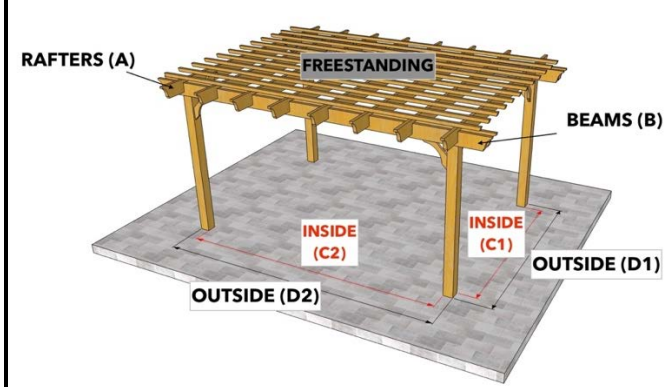

# PERGOLA DEPOT™ PERGOLA KIT DIMENSIONS

Big Kahuna™, Big Kahuna™ PLUS, Big Kahuna SRP™, Sombrero™, Melbourne™, and Fedora™ Pergola Kits

Size (Overall Tip to Tip)	Rafter (A)	Beam (B)	Inside Post to Post (C1) x (C2)	Outside Post to Post (D1) x (D2)
8x8 Freestanding	8	8	4x4	5x5
8x8 Attached	8	8	6x4	6'6"x5
8x9 Freestanding	8	9	4x5	5x6
8x9 Attached	8	9	6x5	6'6"x6
8x10 Freestanding	8	10	4x6	5x7
8x10 Attached	8	10	6x6	6'6"x7
8x11 Freestanding	8	11	4x7	5x8
8x11 Attached	8	11	6x7	6'6"x8
8x12 Freestanding	8	12	4x8	5x9
8x12 Attached	8	12	6x8	6'6"x9
8x13 Freestanding	8	13	4x9	5x10
8x13 Attached	8	13	6x9	6'6"x10
8x14 Freestanding	8	14	4x10	5x11
8x14 Attached	8	14	6x10	6'6" x11
8x15 Freestanding	8	15	4x11	5x12
8x15 Attached	8	15	6x11	6'6" x12
8x16 Freestanding	8	16	4x12	5x13
8x16 Attached	8	16	6x12	6'6"x13
8x17 Freestanding	8	17	4x13	5x14
8x17 Attached	8	17	6x13	6'6"x14
8x18 Freestanding	8	18	4x14	5x15
8x18 Attached	8	18	6x14	6'6"x15
8x19 Freestanding	8	19	4x15	5x16
8x19 Attached	8	19	6x15	6'6"x16
8x20 Freestanding	8	20	4x16	5x17
8x20 Attached	8	20	6x16	6'6"x17
9x9 Freestanding	9	9	5x5	6x6
9x9 Attached	9	9	7x5	7'6"x6
9x10 Freestanding	9	10	5x6	6x7
9x10 Attached	9	10	7x6	7'6"x7
9x11 Freestanding	9	11	5x7	6x8