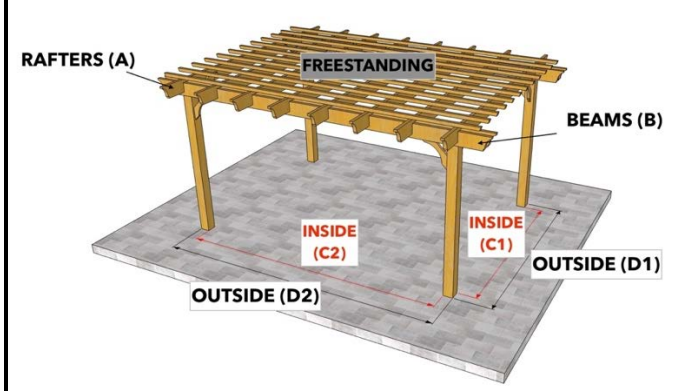

PERGOLA DEPOT™ PERGOLA KIT DIMENSIONS

Big Kahuna™, Big Kahuna™ PLUS, Big Kahuna SRP™, Sombrero™, Melbourne™, and Fedora™ Pergola Kits

Size (Overall Tip to Tip)	Rafter (A)	Beam (B)	Inside Post to Post (C1) x (C2)	Outside Post to Post (D1) x (D2)
13x20 Freestanding	13	20	9x16	10x17
13x20 Attached	13	20	11x16	11'6"x17
14x14 Freestanding	14	14	10x10	11x11
14x14 Attached	14	14	12x10	12'6"x11
14x15 Freestanding	14	15	10x11	11x12
14x15 Attached	14	15	12x11	12'6"x12
14x16 Freestanding	14	16	10x12	11x13
14x16 Attached	14	16	12x12	12'6"x13
14x17 Freestanding	14	17	10x13	11x14
14x17 Attached	14	17	12x13	12'6"x14
14x18 Freestanding	14	18	10x14	11x15
14x18 Attached	14	18	12x14	12'6"x15
14x19 Freestanding	14	19	10x15	11x16
14x19 Attached	14	19	12x15	12'6"x16
14x20 Freestanding	14	20	10x16	11x17
14x20 Attached	14	20	12x16	12'6"x17
15x15 Freestanding	15	15	11x11	12x12
15x15 Attached	15	15	13x11	13'6"x12
15x16 Freestanding	15	16	11x12	12x13
15x16 Attached	15	16	13x12	13'6"x13
15x17 Freestanding	15	17	11x13	12x14
15x17 Attached	15	17	13x13	13'6"x14
15x18 Freestanding	15	18	11x14	12x15
15x18 Attached	15	18	13x14	13'6"x15
15x19 Freestanding	15	19	11x15	12x16
15x19 Attached	15	19	13x15	13'6"x16
15x20 Freestanding	15	20	11x16	12x17
15x20 Attached	15	20	13x16	13'6"x17
16x16 Freestanding	16	16	12x12	13x13
16x16 Attached	16	16	14x12	14'6"x13
16x17 Freestanding	16	17	12x13	13x14