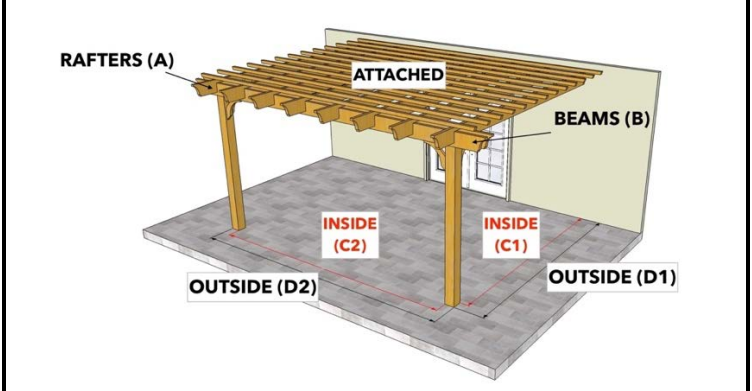

PERGOLA DEPOT™ PERGOLA KIT DIMENSIONS

Big Kahuna™, Big Kahuna™ PLUS, Big Kahuna SRP™, Sombrero™, Melbourne™, and Fedora™ Pergola Kits

Size (Overall Tip to Tip)	Rafter (A)	Beam (B)	Inside Post to Post (C1) x (C2)	Outside Post to Post (D1) x (D2)
12x12 Attached	12	12	10x8	10'6"x9
12x13 Freestanding	12	13	8x9	9x10
12x13 Attached	12	13	10x9	10'6"x10
12x14 Freestanding	12	14	8x10	9x11
12x14 Attached	12	14	10x10	10'6"x11
12x15 Freestanding	12	15	8x11	9x12
12x15 Attached	12	15	10x11	10'6"x12
12x16 Freestanding	12	16	8x12	9x13
12x16 Attached	12	16	10x12	10'6"x13
12x17 Freestanding	12	17	8x13	9x14
12x17 Attached	12	17	10x13	10'6"x14
12x18 Freestanding	12	18	8x14	9x15
12x18 Attached	12	18	10x14	10'6"x15
12x19 Freestanding	12	19	8x15	9x16
12x19 Attached	12	19	10x15	10'6"x16
12x20 Freestanding	12	20	8x16	9x17
12x20 Attached	12	20	10x16	10'6"x17
13x13 Freestanding	13	13	9x9	10x10
13x13 Attached	13	13	11x9	11'6"x10
13x14 Freestanding	13	14	9x10	10x11
13x14 Attached	13	14	11x10	11'6"x11
13x15 Freestanding	13	15	9x11	10x12
13x15 Attached	13	15	11x11	11'6"x12
13x16 Freestanding	13	16	9x12	10x13
13x16 Attached	13	16	11x12	11'6"x13
13x17 Freestanding	13	17	9x13	10x14
13x17 Attached	13	17	11x13	11'6"x14
13x18 Freestanding	13	18	9x14	10x15
13x18 Attached	13	18	11x14	11'6"x15
13x19 Freestanding	13	19	9x15	10x16
13x19 Attached	13	19	11x15	11'6"x16