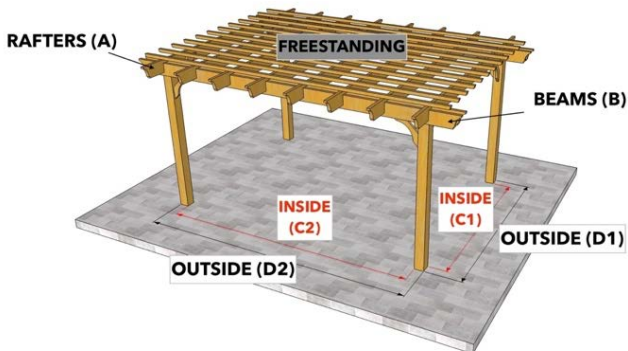

# PERGOLA DEPOT™ PERGOLA KIT DIMENSIONS

Big Kahuna™, Big Kahuna™ PLUS, Big Kahuna SRP™, Sombrero™, Melbourne™, and Fedora™ Pergola Kits

Size (Overall Tip to Tip)	Rafter (A)	Beam (B)	Inside Post to Post (C1) x (C2)	Outside Post to Post (D1) x (D2)
16x17 Attached	16	17	14x13	14'6" x 14
16x18 Freestanding	16	18	12x14	13x15
16x18 Attached	16	18	14x14	14'6" x 15
16x19 Freestanding	16	19	12x15	13x16
16x19 Attached	16	19	14x15	14'6" x 16
16x20 Freestanding	16	20	12x16	13x17
16x20 Attached	16	20	14x16	14'6" x 17
17x17 Freestanding	17	17	13x13	14x14
17x17 Attached	17	17	15x13	15'6" x 14
17x18 Freestanding	17	18	13x14	14x15
17x18 Attached	17	18	15x14	15'6" x 15
17x19 Freestanding	17	19	13x15	14x16
17x19 Attached	17	19	15x15	15'6" x 16
17x20 Freestanding	17	20	13x16	14x17
17x20 Attached	17	20	15x16	15'6" x 17
18x18 Freestanding	18	18	14x14	15x15
18x18 Attached	18	18	16x14	16'6" x 15
18x19 Freestanding	18	19	14x15	15x16
18x19 Attached	18	19	16x15	16'6" x 16
18x20 Freestanding	18	20	14x16	15x17
18x20 Attached	18	20	16x16	16'6" x 17
19x19 Freestanding	19	19	15x15	16x16
19x19 Attached	19	19	17x15	17'6" x 16
19x20 Freestanding	19	20	15x16	16x17
19x20 Attached	19	20	17x16	17'6" x 17
20x20 Freestanding	20	20	16x16	17x17
20x20 Attached	20	20	18x16	18'6" x 17

Note: Sample sketch shown on the chart is the Sombrero style pergola kit.

Big Kahuna Sample Sketches:

Big Kahuna PLUS Sample Sketches:

Sombrero Sample Sketches:

Fedora Sample Sketches:

Melbourne Sample Sketches: