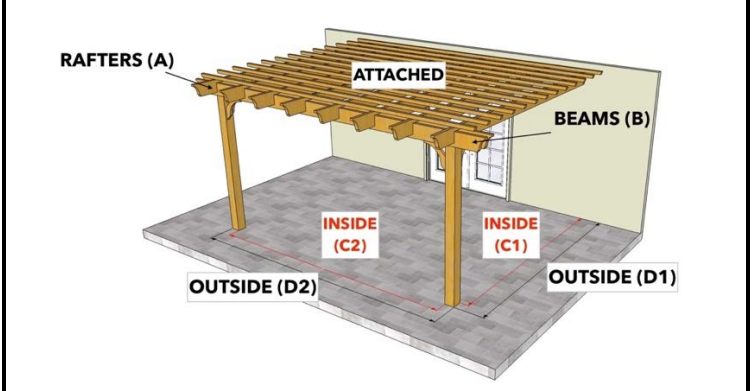

PERGOLA DEPOT™ PERGOLA KIT DIMENSIONS

Big Kahuna™, Big Kahuna™ PLUS, Big Kahuna SRP™, Sombrero™, Melbourne™, and Fedora™ Pergola Kits

Size (Overall Tip to Tip)	Rafter (A)	Beam (B)	Inside Post to Post (C1) x (C2)	Outside Post to Post (D1) x (D2)
13x20 Freestanding	13	20	9x16	10x17
13x20 Attached	13	20	11x16	11'6"x17
14x14 Freestanding	14	14	10x10	11x11
14x14 Attached	14	14	12x10	12'6"x11
14x15 Freestanding	14	15	10x11	11x12
14x15 Attached	14	15	12x11	12'6"x12
14x16 Freestanding	14	16	10x12	11x13
14x16 Attached	14	16	12x12	12'6"x13
14x17 Freestanding	14	17	10x13	11x14
14x17 Attached	14	17	12x13	12'6"x14
14x18 Freestanding	14	18	10x14	11x15
14x18 Attached	14	18	12x14	12'6"x15
14x19 Freestanding	14	19	10x15	11x16
14x19 Attached	14	19	12x15	12'6"x16
14x20 Freestanding	14	20	10x16	11x17
14x20 Attached	14	20	12x16	12'6"x17
15x15 Freestanding	15	15	11x11	12x12
15x15 Attached	15	15	13x11	13'6"x12
15x16 Freestanding	15	16	11x12	12x13
15x16 Attached	15	16	13x12	13'6"x13
15x17 Freestanding	15	17	11x13	12x14
15x17 Attached	15	17	13x13	13'6"x14
15x18 Freestanding	15	18	11x14	12x15
15x18 Attached	15	18	13x14	13'6"x15
15x19 Freestanding	15	19	11x15	12x16
15x19 Attached	15	19	13x15	13'6"x16
15x20 Freestanding	15	20	11x16	12x17
15x20 Attached	15	20	13x16	13'6"x17
16x16 Freestanding	16	16	12x12	13x13
16x16 Attached	16	16	14x12	14'6"x13
16x17 Freestanding	16	17	12x13	13x14