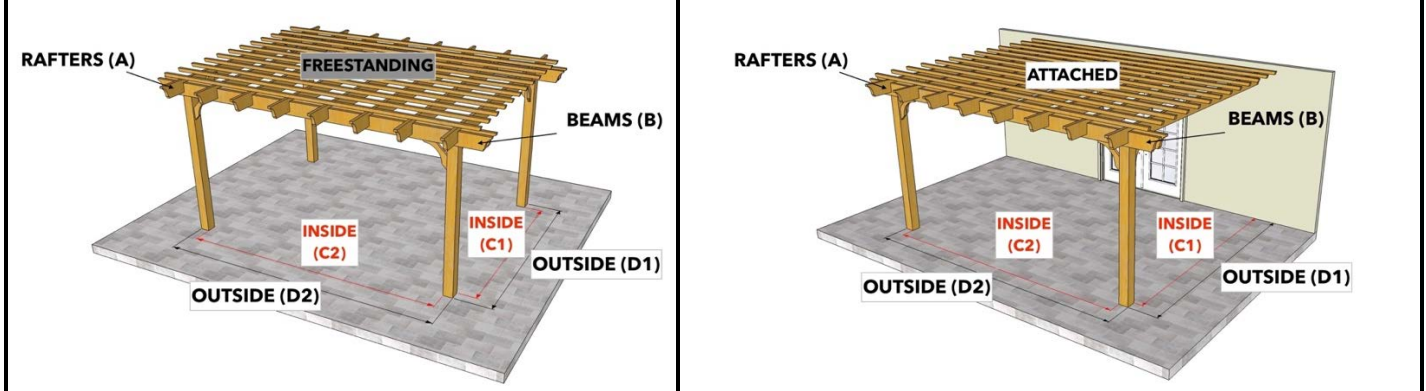

PERGOLA DEPOT™ PERGOLA KIT DIMENSIONS

Big Kahuna™, Big Kahuna™ PLUS, Big Kahuna SRP™, Sombrero™, Melbourne™, and Fedora™ Pergola Kits

Size (Overall Tip to Tip)	Rafter (A)	Beam (B)	Inside Post to Post (C1) x (C2)	Outside Post to Post (D1) x (D2)
16x17 Attached	16	17	14x13	14'6" x 14
16x18 Freestanding	16	18	12x14	13x15
16x18 Attached	16	18	14x14	14'6" x 15
16x19 Freestanding	16	19	12x15	13x16
16x19 Attached	16	19	14x15	14'6" x 16
16x20 Freestanding	16	20	12x16	13x17
16x20 Attached	16	20	14x16	14'6" x 17
17x17 Freestanding	17	17	13x13	14x14
17x17 Attached	17	17	15x13	15'6" x 14
17x18 Freestanding	17	18	13x14	14x15
17x18 Attached	17	18	15x14	15'6" x 15
17x19 Freestanding	17	19	13x15	14x16
17x19 Attached	17	19	15x15	15'6" x 16
17x20 Freestanding	17	20	13x16	14x17
17x20 Attached	17	20	15x16	15'6" x 17
18x18 Freestanding	18	18	14x14	15x15
18x18 Attached	18	18	16x14	16'6" x 15
18x19 Freestanding	18	19	14x15	15x16
18x19 Attached	18	19	16x15	16'6" x 16
18x20 Freestanding	18	20	14x16	15x17
18x20 Attached	18	20	16x16	16'6" x 17
19x19 Freestanding	19	19	15x15	16x16
19x19 Attached	19	19	17x15	17'6" x 16
19x20 Freestanding	19	20	15x16	16x17
19x20 Attached	19	20	17x16	17'6" x 17
20x20 Freestanding	20	20	16x16	17x17
20x20 Attached	20	20	18x16	18'6" x 17

Note: Sample sketch shown on the chart is the Sombrero style pergola kit.