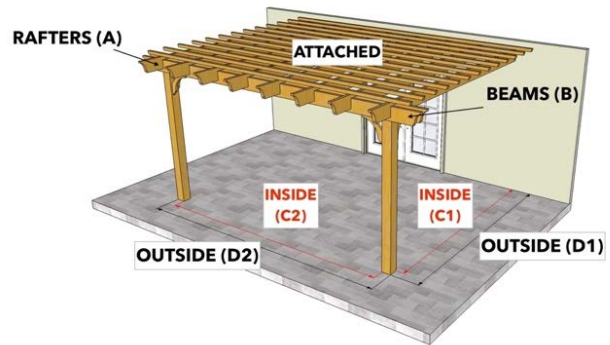

# PERGOLA DEPOT™ PERGOLA KIT DIMENSIONS

Big Kahuna™, Big Kahuna™ PLUS, Big Kahuna SRP™, Sombrero™, Melbourne™, and Fedora™ Pergola Kits

Size (Overall Tip to Tip)	Rafter (A)	Beam (B)	Inside Post to Post (C1) x (C2)	Outside Post to Post (D1) x (D2)
16x17 Attached	16	17	14x13	14'6" x 14
16x18 Freestanding	16	18	12x14	13x15
16x18 Attached	16	18	14x14	14'6" x 15
16x19 Freestanding	16	19	12x15	13x16
16x19 Attached	16	19	14x15	14'6" x 16
16x20 Freestanding	16	20	12x16	13x17
16x20 Attached	16	20	14x16	14'6" x 17
17x17 Freestanding	17	17	13x13	14x14
17x17 Attached	17	17	15x13	15'6" x 14
17x18 Freestanding	17	18	13x14	14x15
17x18 Attached	17	18	15x14	15'6" x 15
17x19 Freestanding	17	19	13x15	14x16
17x19 Attached	17	19	15x15	15'6" x 16
17x20 Freestanding	17	20	13x16	14x17
17x20 Attached	17	20	15x16	15'6" x 17
18x18 Freestanding	18	18	14x14	15x15
18x18 Attached	18	18	16x14	16'6" x 15
18x19 Freestanding	18	19	14x15	15x16
18x19 Attached	18	19	16x15	16'6" x 16
18x20 Freestanding	18	20	14x16	15x17
18x20 Attached	18	20	16x16	16'6" x 17
19x19 Freestanding	19	19	15x15	16x16
19x19 Attached	19	19	17x15	17'6" x 16
19x20 Freestanding	19	20	15x16	16x17
19x20 Attached	19	20	17x16	17'6" x 17
20x20 Freestanding	20	20	16x16	17x17
20x20 Attached	20	20	18x16	18'6" x 17

Note: Sample sketch shown on the chart is the Sombrero style pergola kit.

Big Kahuna Sample Sketches:

Big Kahuna PLUS Sample Sketches:

Sombrero Sample Sketches:

Fedora Sample Sketches:

Melbourne Sample Sketches: