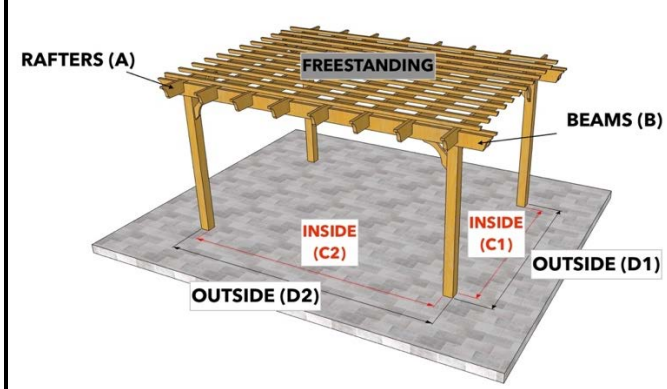

PERGOLA DEPOT™ PERGOLA KIT DIMENSIONS

Big Kahuna™, Big Kahuna™ PLUS, Big Kahuna SRP™, Sombrero™, Melbourne™, and Fedora™ Pergola Kits

Size (Overall Tip to Tip)	Rafter (A)	Beam (B)	Inside Post to Post (C1) x (C2)	Outside Post to Post (D1) x (D2)
9x11 Attached	9	11	7x7	7'6"x8
9x12 Freestanding	9	12	5x8	6x9
9x12 Attached	9	12	7x8	7'6"x9
9x13 Freestanding	9	13	5x9	6x10
9x13 Attached	9	13	7x9	7'6"x10
9x14 Freestanding	9	14	5x10	6x11
9x14 Attached	9	14	7x10	7'6"x11
9x15 Freestanding	9	15	5x11	6x12
9x15 Attached	9	15	7x11	7'6"x12
9x16 Freestanding	9	16	5x12	6x13
9x16 Attached	9	16	7x12	7'6"x13
9x17 Freestanding	9	17	5x13	6x14
9x17 Attached	9	17	7x13	7'6"x14
9x18 Freestanding	9	18	5x14	6x15
9x18 Attached	9	18	7x14	7'6"x15
9x19 Freestanding	9	19	5x15	6x16
9x19 Attached	9	19	7x15	7'6"x16
9x20 Freestanding	9	20	5x16	6x17
9x20 Attached	9	20	7x16	7'6"x17
10x10 Freestanding	10	10	6x6	7x7
10x10 Attached	10	10	8x6	8'6"x7
10x11 Freestanding	10	11	6x7	7x8
10x11 Attached	10	11	8x7	8'6"x8
10x12 Freestanding	10	12	6x8	7x9
10x12 Attached	10	12	8x8	8'6"x9
10x13 Freestanding	10	13	6x9	7x10
10x13 Attached	10	13	8x9	8'6"x10
10x14 Freestanding	10	14	6x10	7x11
10x14 Attached	10	14	8x10	8'6"x11
10x15 Freestanding	10	15	6x11	7x12
10x15 Attached	10	15	8x11	8'6"x12