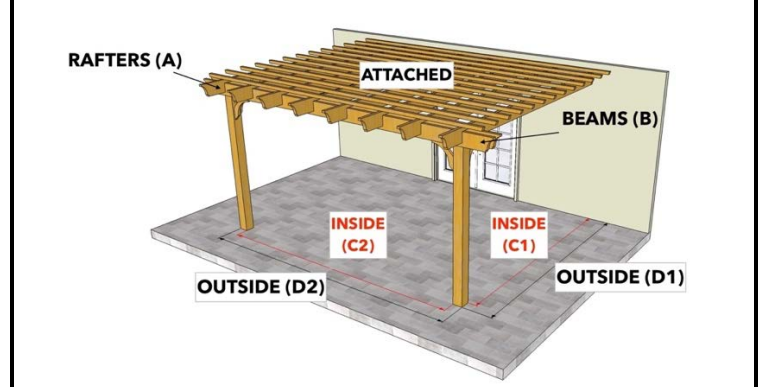

# PERGOLA DEPOT™ PERGOLA KIT DIMENSIONS

Big Kahuna™, Big Kahuna™ PLUS, Big Kahuna SRP™, Sombrero™, Melbourne™, and Fedora™ Pergola Kits

Size (Overall Tip to Tip)	Rafter (A)	Beam (B)	Inside Post to Post (C1) x (C2)	Outside Post to Post (D1) x (D2)
8x8 Freestanding	8	8	4x4	5x5
8x8 Attached	8	8	6x4	6'6"x5
8x9 Freestanding	8	9	4x5	5x6
8x9 Attached	8	9	6x5	6'6"x6
8x10 Freestanding	8	10	4x6	5x7
8x10 Attached	8	10	6x6	6'6"x7
8x11 Freestanding	8	11	4x7	5x8
8x11 Attached	8	11	6x7	6'6"x8
8x12 Freestanding	8	12	4x8	5x9
8x12 Attached	8	12	6x8	6'6"x9
8x13 Freestanding	8	13	4x9	5x10
8x13 Attached	8	13	6x9	6'6"x10
8x14 Freestanding	8	14	4x10	5x11
8x14 Attached	8	14	6x10	6'6" x11
8x15 Freestanding	8	15	4x11	5x12
8x15 Attached	8	15	6x11	6'6" x12
8x16 Freestanding	8	16	4x12	5x13
8x16 Attached	8	16	6x12	6'6"x13
8x17 Freestanding	8	17	4x13	5x14
8x17 Attached	8	17	6x13	6'6"x14
8x18 Freestanding	8	18	4x14	5x15
8x18 Attached	8	18	6x14	6'6"x15
8x19 Freestanding	8	19	4x15	5x16
8x19 Attached	8	19	6x15	6'6"x16
8x20 Freestanding	8	20	4x16	5x17
8x20 Attached	8	20	6x16	6'6"x17
9x9 Freestanding	9	9	5x5	6x6
9x9 Attached	9	9	7x5	7'6"x6
9x10 Freestanding	9	10	5x6	6x7
9x10 Attached	9	10	7x6	7'6"x7
9x11 Freestanding	9	11	5x7	6x8