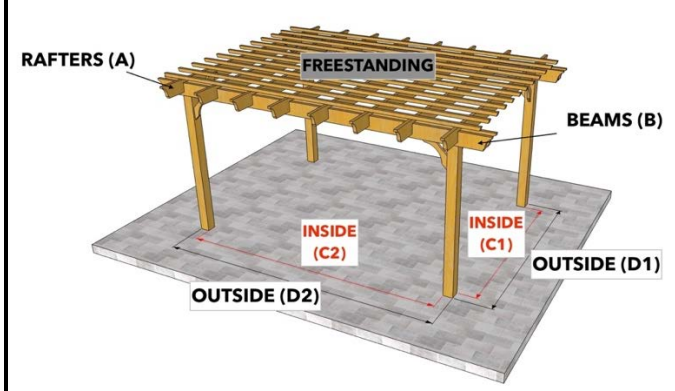

PERGOLA DEPOT™ PERGOLA KIT DIMENSIONS

Big Kahuna™, Big Kahuna™ PLUS, Big Kahuna SRP™, Sombrero™, Melbourne™, and Fedora™ Pergola Kits

Size (Overall Tip to Tip)	Rafter (A)	Beam (B)	Inside Post to Post (C1) x (C2)	Outside Post to Post (D1) x (D2)
12x12 Attached	12	12	10x8	10'6"x9
12x13 Freestanding	12	13	8x9	9x10
12x13 Attached	12	13	10x9	10'6"x10
12x14 Freestanding	12	14	8x10	9x11
12x14 Attached	12	14	10x10	10'6"x11
12x15 Freestanding	12	15	8x11	9x12
12x15 Attached	12	15	10x11	10'6"x12
12x16 Freestanding	12	16	8x12	9x13
12x16 Attached	12	16	10x12	10'6"x13
12x17 Freestanding	12	17	8x13	9x14
12x17 Attached	12	17	10x13	10'6"x14
12x18 Freestanding	12	18	8x14	9x15
12x18 Attached	12	18	10x14	10'6"x15
12x19 Freestanding	12	19	8x15	9x16
12x19 Attached	12	19	10x15	10'6"x16
12x20 Freestanding	12	20	8x16	9x17
12x20 Attached	12	20	10x16	10'6"x17
13x13 Freestanding	13	13	9x9	10x10
13x13 Attached	13	13	11x9	11'6"x10
13x14 Freestanding	13	14	9x10	10x11
13x14 Attached	13	14	11x10	11'6"x11
13x15 Freestanding	13	15	9x11	10x12
13x15 Attached	13	15	11x11	11'6"x12
13x16 Freestanding	13	16	9x12	10x13
13x16 Attached	13	16	11x12	11'6"x13
13x17 Freestanding	13	17	9x13	10x14
13x17 Attached	13	17	11x13	11'6"x14
13x18 Freestanding	13	18	9x14	10x15
13x18 Attached	13	18	11x14	11'6"x15
13x19 Freestanding	13	19	9x15	10x16
13x19 Attached	13	19	11x15	11'6"x16