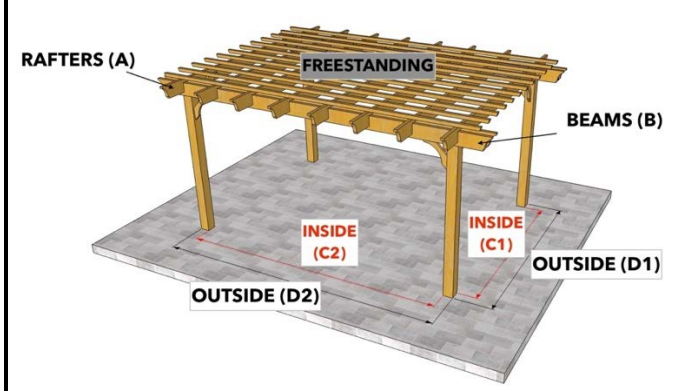

PERGOLA DEPOT™ PERGOLA KIT DIMENSIONS

Big Kahuna™, Big Kahuna™ PLUS, Big Kahuna SRP™, Sombrero™, Melbourne™, and Fedora™ Pergola Kits

Size (Overall Tip to Tip)	Rafter (A)	Beam (B)	Inside Post to Post (C1) x (C2)	Outside Post to Post (D1) x (D2)
10x16 Freestanding	10	16	6x12	7x13
10x16 Attached	10	16	8x12	8'6"x13
10x17 Freestanding	10	17	6x13	7x14
10x17 Attached	10	17	8x13	8'6"x14
10x18 Freestanding	10	18	6x14	7x15
10x18 Attached	10	18	8x14	8'6"x15
10x19 Freestanding	10	19	6x15	7x16
10x19 Attached	10	19	8x15	8'6"x16
10x20 Freestanding	10	20	6x16	7x17
10x20 Attached	10	20	8x16	8'6"x17
11x11 Freestanding	11	11	7x7	8x8
11x11 Attached	11	11	9x7	9'6"x8
11x12 Freestanding	11	12	7x8	8x9
11x12 Attached	11	12	9x8	9'6"x9
11x13 Freestanding	11	13	7x9	8x10
11x13 Attached	11	13	9x9	9'6"x10
11x14 Freestanding	11	14	7x10	8x11
11x14 Attached	11	14	9x10	9'6"x11
11x15 Freestanding	11	15	7x11	8x12
11x15 Attached	11	15	9x11	9'6"x12
11x16 Freestanding	11	16	7x12	8x13
11x16 Attached	11	16	9x12	9'6"x13
11x17 Freestanding	11	17	7x13	8x14
11x17 Attached	11	17	9x13	9'6"x14
11x18 Freestanding	11	18	7x14	8x15
11x18 Attached	11	18	9x14	9'6"x15
11x19 Freestanding	11	19	7x15	8x16
11x19 Attached	11	19	9x15	9'6"x16
11x20 Freestanding	11	20	7x16	8x17
11x20 Attached	11	20	9x16	9'6"x17
12x12 Freestanding	12	12	8x8	9x9