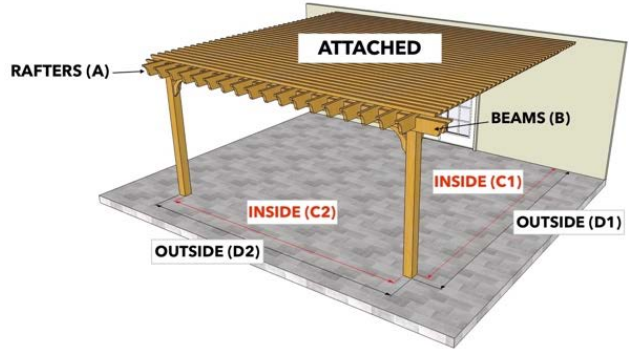

Big Kahuna Sample Sketches:

Big Kahuna PLUS Sample Sketches: