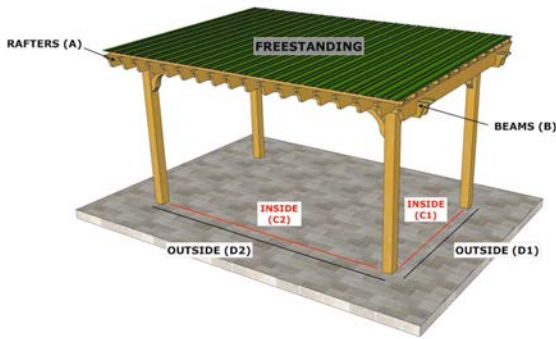

Big Kahuna Sample Sketches:

Big Kahuna PLUS Sample Sketches:

Sombrero Sample Sketches: