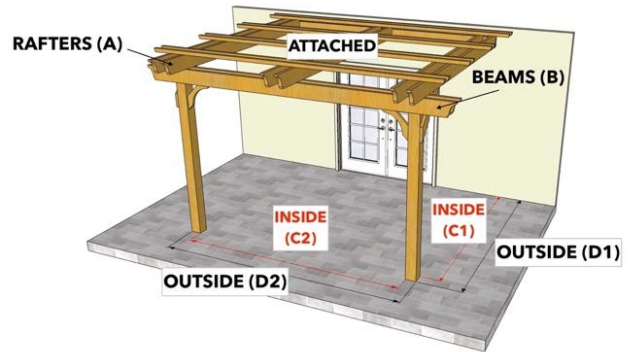

# PERGOLA DEPOT™ PERGOLA KIT DIMENSIONS

Big Kahuna™, Big Kahuna™ PLUS, Big Kahuna SRP™, Sombrero™, Melbourne™, and Fedora™ Pergola Kits

Size (Overall Tip to Tip)	Rafter (A)	Beam (B)	Inside Post to Post (C1) x (C2)	Outside Post to Post (D1) x (D2)
16x17 Attached	16	17	14x13	14'6" x 14
16x18 Freestanding	16	18	12x14	13x15
16x18 Attached	16	18	14x14	14'6" x 15
16x19 Freestanding	16	19	12x15	13x16
16x19 Attached	16	19	14x15	14'6" x 16
16x20 Freestanding	16	20	12x16	13x17
16x20 Attached	16	20	14x16	14'6" x 17
17x17 Freestanding	17	17	13x13	14x14
17x17 Attached	17	17	15x13	15'6" x 14
17x18 Freestanding	17	18	13x14	14x15
17x18 Attached	17	18	15x14	15'6" x 15
17x19 Freestanding	17	19	13x15	14x16
17x19 Attached	17	19	15x15	15'6" x 16
17x20 Freestanding	17	20	13x16	14x17
17x20 Attached	17	20	15x16	15'6" x 17
18x18 Freestanding	18	18	14x14	15x15
18x18 Attached	18	18	16x14	16'6" x 15
18x19 Freestanding	18	19	14x15	15x16
18x19 Attached	18	19	16x15	16'6" x 16
18x20 Freestanding	18	20	14x16	15x17
18x20 Attached	18	20	16x16	16'6" x 17
19x19 Freestanding	19	19	15x15	16x16
19x19 Attached	19	19	17x15	17'6" x 16
19x20 Freestanding	19	20	15x16	16x17
19x20 Attached	19	20	17x16	17'6" x 17
20x20 Freestanding	20	20	16x16	17x17
20x20 Attached	20	20	18x16	18'6" x 17

Note: Sample sketch shown on the chart is the Sombrero style pergola kit.

Big Kahuna Sample Sketches:

Big Kahuna PLUS Sample Sketches:

Sombrero Sample Sketches:

Fedora Sample Sketches:

Melbourne Sample Sketches: