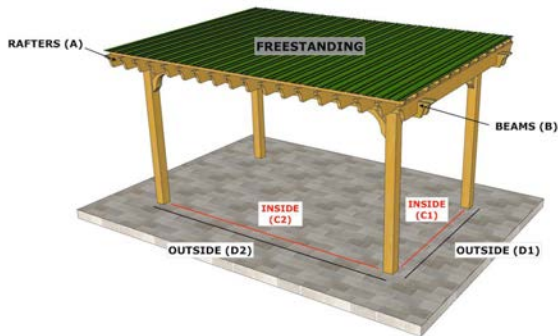

Big Kahuna Sample Sketches:

Big Kahuna PLUS Sample Sketches:

Sombrero Sample Sketches: