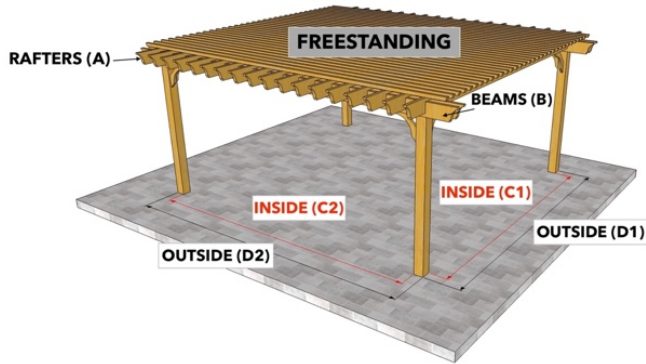

Big Kahuna Sample Sketches:

Big Kahuna PLUS Sample Sketches: