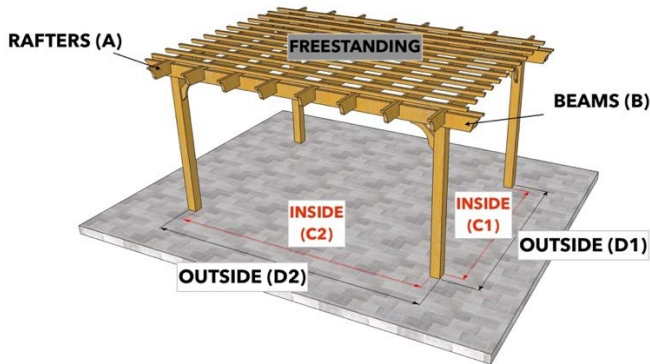

PERGOLA DEPOT™ PERGOLA KIT DIMENSIONS

Big Kahuna™, Big Kahuna™ PLUS, Big Kahuna™ Timber Frame, Big Kahuna SRP™, Sombrero™, Melbourne™, and Fedora™ Pergola Kits

Size (Overall Tip to Tip)	Rafter (A)	Beam (B)	Inside Post to Post (C1) x (C2)	Outside Post to Post (D1) x (D2)
13x20 Freestanding	13	20	9x16	10x17
13x20 Attached	13	20	11x16	11'6"x17
14x14 Freestanding	14	14	10x10	11x11
14x14 Attached	14	14	12x10	12'6"x11
14x15 Freestanding	14	15	10x11	11x12
14x15 Attached	14	15	12x11	12'6"x12
14x16 Freestanding	14	16	10x12	11x13
14x16 Attached	14	16	12x12	12'6"x13
14x17 Freestanding	14	17	10x13	11x14
14x17 Attached	14	17	12x13	12'6"x14
14x18 Freestanding	14	18	10x14	11x15
14x18 Attached	14	18	12x14	12'6"x15
14x19 Freestanding	14	19	10x15	11x16
14x19 Attached	14	19	12x15	12'6"x16
14x20 Freestanding	14	20	10x16	11x17
14x20 Attached	14	20	12x16	12'6"x17
15x15 Freestanding	15	15	11x11	12x12
15x15 Attached	15	15	13x11	13'6"x12
15x16 Freestanding	15	16	11x12	12x13
15x16 Attached	15	16	13x12	13'6"x13
15x17 Freestanding	15	17	11x13	12x14
15x17 Attached	15	17	13x13	13'6"x14
15x18 Freestanding	15	18	11x14	12x15
15x18 Attached	15	18	13x14	13'6"x15
15x19 Freestanding	15	19	11x15	12x16
15x19 Attached	15	19	13x15	13'6"x16
15x20 Freestanding	15	20	11x16	12x17
15x20 Attached	15	20	13x16	13'6"x17
16x16 Freestanding	16	16	12x12	13x13
16x16 Attached	16	16	14x12	14'6"x13
16x17 Freestanding	16	17	12x13	13x14