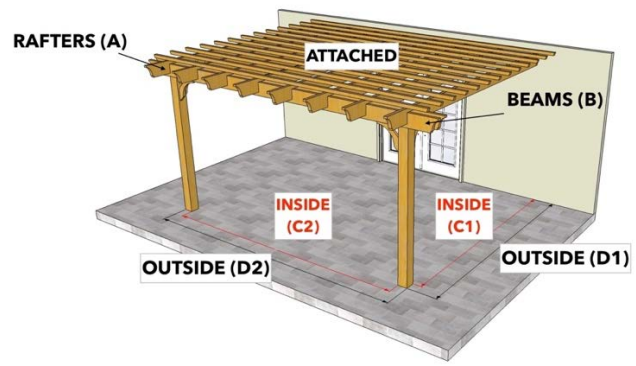

PERGOLA DEPOT™ PERGOLA KIT DIMENSIONS

Big Kahuna™, Big Kahuna™ PLUS, Big Kahuna™ Timber Frame, Big Kahuna SRP™, Sombrero™, Melbourne™, and Fedora™ Pergola Kits

Size (Overall Tip to Tip)	Rafter (A)	Beam (B)	Inside Post to Post (C1) x (C2)	Outside Post to Post (D1) x (D2)
8x8 Freestanding	8	8	4x4	5x5
8x8 Attached	8	8	6x4	6'6" x 5
8x9 Freestanding	8	9	4x5	5x6
8x9 Attached	8	9	6x5	6'6" x 6
8x10 Freestanding	8	10	4x6	5x7
8x10 Attached	8	10	6x6	6'6" x 7
8x11 Freestanding	8	11	4x7	5x8
8x11 Attached	8	11	6x7	6'6" x 8
8x12 Freestanding	8	12	4x8	5x9
8x12 Attached	8	12	6x8	6'6" x 9
8x13 Freestanding	8	13	4x9	5x10
8x13 Attached	8	13	6x9	6'6" x 10
8x14 Freestanding	8	14	4x10	5x11
8x14 Attached	8	14	6x10	6'6" x 11
8x15 Freestanding	8	15	4x11	5x12
8x15 Attached	8	15	6x11	6'6" x 12
8x16 Freestanding	8	16	4x12	5x13
8x16 Attached	8	16	6x12	6'6" x 13
8x17 Freestanding	8	17	4x13	5x14
8x17 Attached	8	17	6x13	6'6" x 14
8x18 Freestanding	8	18	4x14	5x15
8x18 Attached	8	18	6x14	6'6" x 15
8x19 Freestanding	8	19	4x15	5x16
8x19 Attached	8	19	6x15	6'6" x 16
8x20 Freestanding	8	20	4x16	5x17
8x20 Attached	8	20	6x16	6'6" x 17
9x9 Freestanding	9	9	5x5	6x6
9x9 Attached	9	9	7x5	7'6" x 6
9x10 Freestanding	9	10	5x6	6x7
9x10 Attached	9	10	7x6	7'6" x 7
9x11 Freestanding	9	11	5x7	6x8