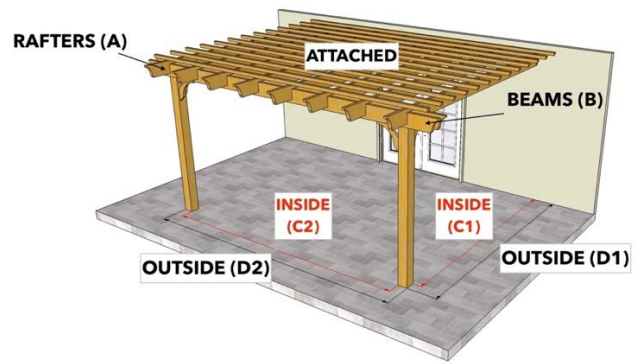

PERGOLA DEPOT™ PERGOLA KIT DIMENSIONS

Big Kahuna™, Big Kahuna™ PLUS, Big Kahuna™ Timber Frame, Big Kahuna SRP™, Sombrero™, Melbourne™, and Fedora™ Pergola Kits

Size (Overall Tip to Tip)	Rafter (A)	Beam (B)	Inside Post to Post (C1) x (C2)	Outside Post to Post (D1) x (D2)
16x17 Attached	16	17	14x13	14'6"x14
16x18 Freestanding	16	18	12x14	13x15
16x18 Attached	16	18	14x14	14'6"x15
16x19 Freestanding	16	19	12x15	13x16
16x19 Attached	16	19	14x15	14'6"x16
16x20 Freestanding	16	20	12x16	13x17
16x20 Attached	16	20	14x16	14'6"x17
17x17 Freestanding	17	17	13x13	14x14
17x17 Attached	17	17	15x13	15'6"x14
17x18 Freestanding	17	18	13x14	14x15
17x18 Attached	17	18	15x14	15'6"x15
17x19 Freestanding	17	19	13x15	14x16
17x19 Attached	17	19	15x15	15'6"x16
17x20 Freestanding	17	20	13x16	14x17
17x20 Attached	17	20	15x16	15'6"x17
18x18 Freestanding	18	18	14x14	15x15
18x18 Attached	18	18	16x14	16'6"x15
18x19 Freestanding	18	19	14x15	15x16
18x19 Attached	18	19	16x15	16'6"x16
18x20 Freestanding	18	20	14x16	15x17
18x20 Attached	18	20	16x16	16'6"x17
19x19 Freestanding	19	19	15x15	16x16
19x19 Attached	19	19	17x15	17'6"x16
19x20 Freestanding	19	20	15x16	16x17
19x20 Attached	19	20	17x16	17'6"x17
20x20 Freestanding	20	20	16x16	17x17
20x20 Attached	20	20	18x16	18'6"x17

Note: Sample sketch shown on the chart is the Sombrero style pergola kit.