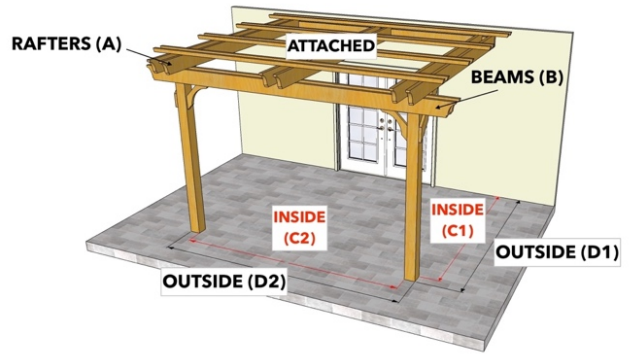

PERGOLA DEPOT™ PERGOLA KIT DIMENSIONS

Big Kahuna™, Big Kahuna™ PLUS, Big Kahuna™ Timber Frame, Big Kahuna SRP™, Sombrero™, Melbourne™, and Fedora™ Pergola Kits

Size (Overall Tip to Tip)	Rafter (A)	Beam (B)	Inside Post to Post (C1) x (C2)	Outside Post to Post (D1) x (D2)
16x17 Attached	16	17	14x13	14'6"x14
16x18 Freestanding	16	18	12x14	13x15
16x18 Attached	16	18	14x14	14'6"x15
16x19 Freestanding	16	19	12x15	13x16
16x19 Attached	16	19	14x15	14'6"x16
16x20 Freestanding	16	20	12x16	13x17
16x20 Attached	16	20	14x16	14'6"x17
17x17 Freestanding	17	17	13x13	14x14
17x17 Attached	17	17	15x13	15'6"x14
17x18 Freestanding	17	18	13x14	14x15
17x18 Attached	17	18	15x14	15'6"x15
17x19 Freestanding	17	19	13x15	14x16
17x19 Attached	17	19	15x15	15'6"x16
17x20 Freestanding	17	20	13x16	14x17
17x20 Attached	17	20	15x16	15'6"x17
18x18 Freestanding	18	18	14x14	15x15
18x18 Attached	18	18	16x14	16'6"x15
18x19 Freestanding	18	19	14x15	15x16
18x19 Attached	18	19	16x15	16'6"x16
18x20 Freestanding	18	20	14x16	15x17
18x20 Attached	18	20	16x16	16'6"x17
19x19 Freestanding	19	19	15x15	16x16
19x19 Attached	19	19	17x15	17'6"x16
19x20 Freestanding	19	20	15x16	16x17
19x20 Attached	19	20	17x16	17'6"x17
20x20 Freestanding	20	20	16x16	17x17
20x20 Attached	20	20	18x16	18'6"x17

Note: Sample sketch shown on the chart is the Sombrero style pergola kit.

Big Kahuna Sample Sketches:

Big Kahuna PLUS Sample Sketches:

Sombrero Sample Sketches:

Fedora Sample Sketches:

Melbourne Sample Sketches: