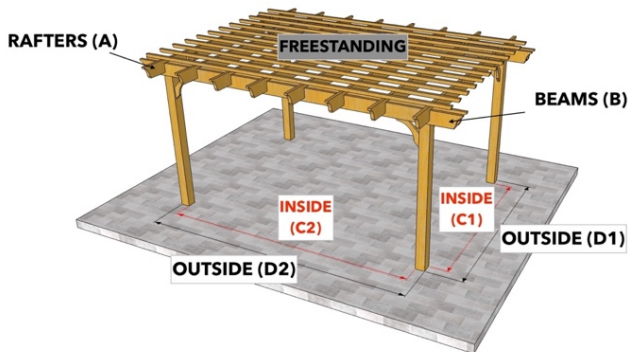

PERGOLA DEPOT™ PERGOLA KIT DIMENSIONS

Big Kahuna™, Big Kahuna™ PLUS, Big Kahuna™ Timber Frame, Big Kahuna SRP™, Sombrero™, Melbourne™, and Fedora™ Pergola Kits

Size (Overall Tip to Tip)	Rafter (A)	Beam (B)	Inside Post to Post (C1) x (C2)	Outside Post to Post (D1) x (D2)
16x17 Attached	16	17	14x13	14'6"x14
16x18 Freestanding	16	18	12x14	13x15
16x18 Attached	16	18	14x14	14'6"x15
16x19 Freestanding	16	19	12x15	13x16
16x19 Attached	16	19	14x15	14'6"x16
16x20 Freestanding	16	20	12x16	13x17
16x20 Attached	16	20	14x16	14'6"x17
17x17 Freestanding	17	17	13x13	14x14
17x17 Attached	17	17	15x13	15'6"x14
17x18 Freestanding	17	18	13x14	14x15
17x18 Attached	17	18	15x14	15'6"x15
17x19 Freestanding	17	19	13x15	14x16
17x19 Attached	17	19	15x15	15'6"x16
17x20 Freestanding	17	20	13x16	14x17
17x20 Attached	17	20	15x16	15'6"x17
18x18 Freestanding	18	18	14x14	15x15
18x18 Attached	18	18	16x14	16'6"x15
18x19 Freestanding	18	19	14x15	15x16
18x19 Attached	18	19	16x15	16'6"x16
18x20 Freestanding	18	20	14x16	15x17
18x20 Attached	18	20	16x16	16'6"x17
19x19 Freestanding	19	19	15x15	16x16
19x19 Attached	19	19	17x15	17'6"x16
19x20 Freestanding	19	20	15x16	16x17
19x20 Attached	19	20	17x16	17'6"x17
20x20 Freestanding	20	20	16x16	17x17
20x20 Attached	20	20	18x16	18'6"x17

Note: Sample sketch shown on the chart is the Sombrero style pergola kit.

Big Kahuna Sample Sketches:

Big Kahuna PLUS Sample Sketches:

Sombrero Sample Sketches:

Fedora Sample Sketches:

Melbourne Sample Sketches: