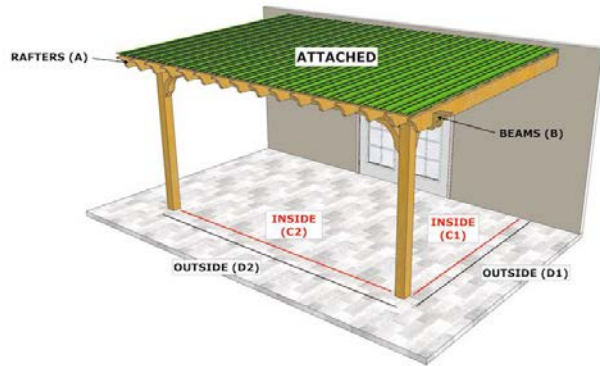

Big Kahuna Sample Sketches:

Big Kahuna PLUS Sample Sketches:

Sombrero Sample Sketches: