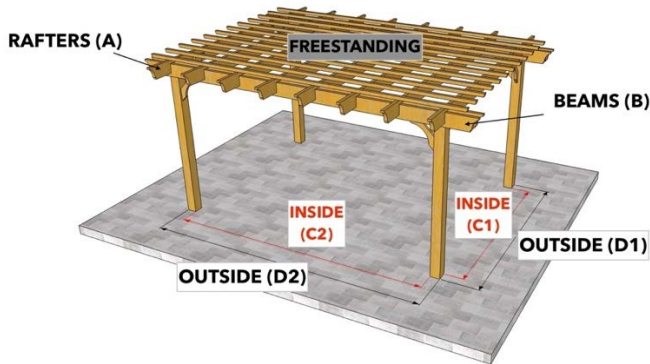

PERGOLA DEPOT™ PERGOLA KIT DIMENSIONS

Big Kahuna™, Big Kahuna™ PLUS, Big Kahuna™ Timber Frame, Big Kahuna SRP™, Sombrero™, Melbourne™, and Fedora™ Pergola Kits

Size (Overall Tip to Tip)	Rafter (A)	Beam (B)	Inside Post to Post (C1) x (C2)	Outside Post to Post (D1) x (D2)
16x17 Attached	16	17	14x13	14'6"x14
16x18 Freestanding	16	18	12x14	13x15
16x18 Attached	16	18	14x14	14'6"x15
16x19 Freestanding	16	19	12x15	13x16
16x19 Attached	16	19	14x15	14'6"x16
16x20 Freestanding	16	20	12x16	13x17
16x20 Attached	16	20	14x16	14'6"x17
17x17 Freestanding	17	17	13x13	14x14
17x17 Attached	17	17	15x13	15'6"x14
17x18 Freestanding	17	18	13x14	14x15
17x18 Attached	17	18	15x14	15'6"x15
17x19 Freestanding	17	19	13x15	14x16
17x19 Attached	17	19	15x15	15'6"x16
17x20 Freestanding	17	20	13x16	14x17
17x20 Attached	17	20	15x16	15'6"x17
18x18 Freestanding	18	18	14x14	15x15
18x18 Attached	18	18	16x14	16'6"x15
18x19 Freestanding	18	19	14x15	15x16
18x19 Attached	18	19	16x15	16'6"x16
18x20 Freestanding	18	20	14x16	15x17
18x20 Attached	18	20	16x16	16'6"x17
19x19 Freestanding	19	19	15x15	16x16
19x19 Attached	19	19	17x15	17'6"x16
19x20 Freestanding	19	20	15x16	16x17
19x20 Attached	19	20	17x16	17'6"x17
20x20 Freestanding	20	20	16x16	17x17
20x20 Attached	20	20	18x16	18'6"x17

Note: Sample sketch shown on the chart is the Sombrero style pergola kit.