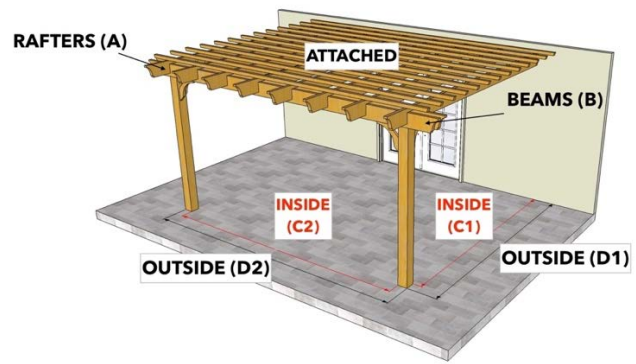

PERGOLA DEPOT™ PERGOLA KIT DIMENSIONS

Big Kahuna™, Big Kahuna™ PLUS, Big Kahuna™ Timber Frame, Big Kahuna SRP™, Sombrero™, Melbourne™, and Fedora™ Pergola Kits

Size (Overall Tip to Tip)	Rafter (A)	Beam (B)	Inside Post to Post (C1) x (C2)	Outside Post to Post (D1) x (D2)
12x12 Attached	12	12	10x8	10'6"x9
12x13 Freestanding	12	13	8x9	9x10
12x13 Attached	12	13	10x9	10'6"x10
12x14 Freestanding	12	14	8x10	9x11
12x14 Attached	12	14	10x10	10'6"x11
12x15 Freestanding	12	15	8x11	9x12
12x15 Attached	12	15	10x11	10'6"x12
12x16 Freestanding	12	16	8x12	9x13
12x16 Attached	12	16	10x12	10'6"x13
12x17 Freestanding	12	17	8x13	9x14
12x17 Attached	12	17	10x13	10'6"x14
12x18 Freestanding	12	18	8x14	9x15
12x18 Attached	12	18	10x14	10'6"x15
12x19 Freestanding	12	19	8x15	9x16
12x19 Attached	12	19	10x15	10'6"x16
12x20 Freestanding	12	20	8x16	9x17
12x20 Attached	12	20	10x16	10'6"x17
13x13 Freestanding	13	13	9x9	10x10
13x13 Attached	13	13	11x9	11'6"x10
13x14 Freestanding	13	14	9x10	10x11
13x14 Attached	13	14	11x10	11'6"x11
13x15 Freestanding	13	15	9x11	10x12
13x15 Attached	13	15	11x11	11'6"x12
13x16 Freestanding	13	16	9x12	10x13
13x16 Attached	13	16	11x12	11'6"x13
13x17 Freestanding	13	17	9x13	10x14
13x17 Attached	13	17	11x13	11'6"x14
13x18 Freestanding	13	18	9x14	10x15
13x18 Attached	13	18	11x14	11'6"x15
13x19 Freestanding	13	19	9x15	10x16
13x19 Attached	13	19	11x15	11'6"x16