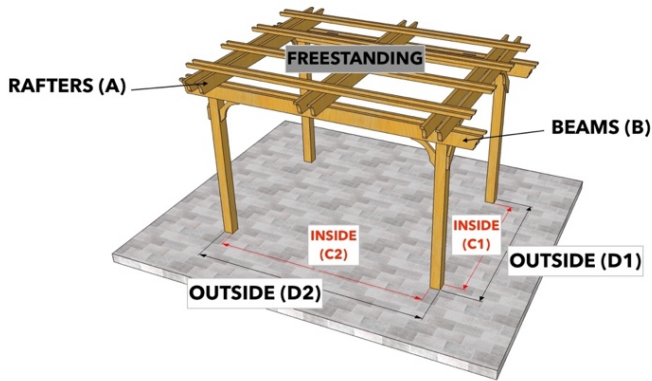

PERGOLA DEPOT™ PERGOLA KIT DIMENSIONS

Big Kahuna™, Big Kahuna™ PLUS, Big Kahuna™ Timber Frame, Big Kahuna SRP™, Sombrero™, Melbourne™, and Fedora™ Pergola Kits

Size (Overall Tip to Tip)	Rafter (A)	Beam (B)	Inside Post to Post (C1) x (C2)	Outside Post to Post (D1) x (D2)
16x17 Attached	16	17	14x13	14'6"x14
16x18 Freestanding	16	18	12x14	13x15
16x18 Attached	16	18	14x14	14'6"x15
16x19 Freestanding	16	19	12x15	13x16
16x19 Attached	16	19	14x15	14'6"x16
16x20 Freestanding	16	20	12x16	13x17
16x20 Attached	16	20	14x16	14'6"x17
17x17 Freestanding	17	17	13x13	14x14
17x17 Attached	17	17	15x13	15'6"x14
17x18 Freestanding	17	18	13x14	14x15
17x18 Attached	17	18	15x14	15'6"x15
17x19 Freestanding	17	19	13x15	14x16
17x19 Attached	17	19	15x15	15'6"x16
17x20 Freestanding	17	20	13x16	14x17
17x20 Attached	17	20	15x16	15'6"x17
18x18 Freestanding	18	18	14x14	15x15
18x18 Attached	18	18	16x14	16'6"x15
18x19 Freestanding	18	19	14x15	15x16
18x19 Attached	18	19	16x15	16'6"x16
18x20 Freestanding	18	20	14x16	15x17
18x20 Attached	18	20	16x16	16'6"x17
19x19 Freestanding	19	19	15x15	16x16
19x19 Attached	19	19	17x15	17'6"x16
19x20 Freestanding	19	20	15x16	16x17
19x20 Attached	19	20	17x16	17'6"x17
20x20 Freestanding	20	20	16x16	17x17
20x20 Attached	20	20	18x16	18'6"x17

Note: Sample sketch shown on the chart is the Sombrero style pergola kit.

Big Kahuna Sample Sketches:

Big Kahuna PLUS Sample Sketches:

Sombrero Sample Sketches:

Fedora Sample Sketches:

Melbourne Sample Sketches: