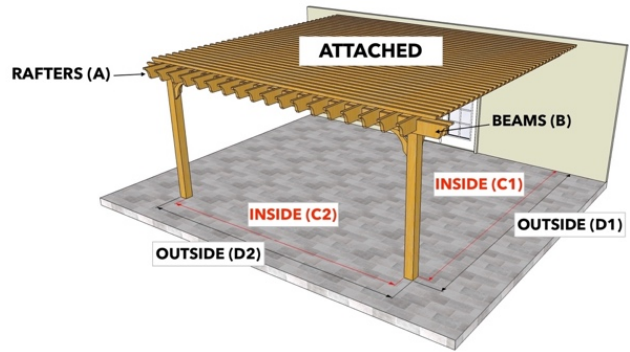

Big Kahuna Sample Sketches:

Big Kahuna PLUS Sample Sketches: