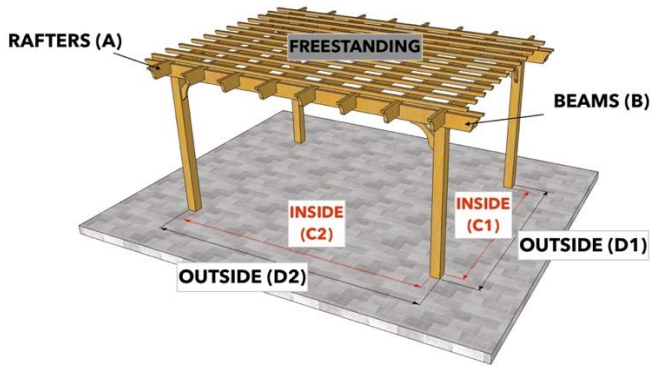

PERGOLA DEPOT™ PERGOLA KIT DIMENSIONS

Big Kahuna™, Big Kahuna™ PLUS, Big Kahuna™ Timber Frame, Big Kahuna SRP™, Sombrero™, Melbourne™, and Fedora™ Pergola Kits

Size (Overall Tip to Tip)	Rafter (A)	Beam (B)	Inside Post to Post (C1) x (C2)	Outside Post to Post (D1) x (D2)
8x8 Freestanding	8	8	4x4	5x5
8x8 Attached	8	8	6x4	6'6" x 5
8x9 Freestanding	8	9	4x5	5x6
8x9 Attached	8	9	6x5	6'6" x 6
8x10 Freestanding	8	10	4x6	5x7
8x10 Attached	8	10	6x6	6'6" x 7
8x11 Freestanding	8	11	4x7	5x8
8x11 Attached	8	11	6x7	6'6" x 8
8x12 Freestanding	8	12	4x8	5x9
8x12 Attached	8	12	6x8	6'6" x 9
8x13 Freestanding	8	13	4x9	5x10
8x13 Attached	8	13	6x9	6'6" x 10
8x14 Freestanding	8	14	4x10	5x11
8x14 Attached	8	14	6x10	6'6" x 11
8x15 Freestanding	8	15	4x11	5x12
8x15 Attached	8	15	6x11	6'6" x 12
8x16 Freestanding	8	16	4x12	5x13
8x16 Attached	8	16	6x12	6'6" x 13
8x17 Freestanding	8	17	4x13	5x14
8x17 Attached	8	17	6x13	6'6" x 14
8x18 Freestanding	8	18	4x14	5x15
8x18 Attached	8	18	6x14	6'6" x 15
8x19 Freestanding	8	19	4x15	5x16
8x19 Attached	8	19	6x15	6'6" x 16
8x20 Freestanding	8	20	4x16	5x17
8x20 Attached	8	20	6x16	6'6" x 17
9x9 Freestanding	9	9	5x5	6x6
9x9 Attached	9	9	7x5	7'6" x 6
9x10 Freestanding	9	10	5x6	6x7
9x10 Attached	9	10	7x6	7'6" x 7
9x11 Freestanding	9	11	5x7	6x8