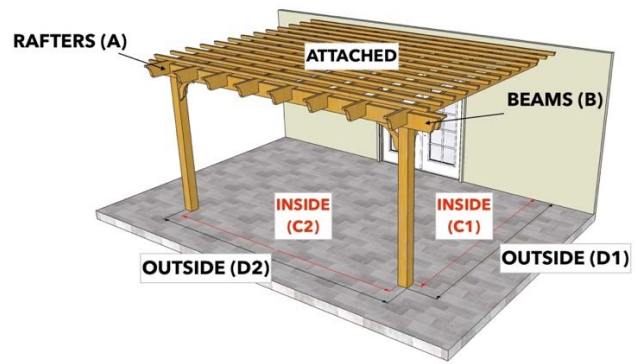

PERGOLA DEPOT™ PERGOLA KIT DIMENSIONS

Big Kahuna™, Big Kahuna™ PLUS, Big Kahuna™ Timber Frame, Big Kahuna SRP™, Sombrero™, Melbourne™, and Fedora™ Pergola Kits

Size (Overall Tip to Tip)	Rafter (A)	Beam (B)	Inside Post to Post (C1) x (C2)	Outside Post to Post (D1) x (D2)
13x20 Freestanding	13	20	9x16	10x17
13x20 Attached	13	20	11x16	11'6"x17
14x14 Freestanding	14	14	10x10	11x11
14x14 Attached	14	14	12x10	12'6"x11
14x15 Freestanding	14	15	10x11	11x12
14x15 Attached	14	15	12x11	12'6"x12
14x16 Freestanding	14	16	10x12	11x13
14x16 Attached	14	16	12x12	12'6"x13
14x17 Freestanding	14	17	10x13	11x14
14x17 Attached	14	17	12x13	12'6"x14
14x18 Freestanding	14	18	10x14	11x15
14x18 Attached	14	18	12x14	12'6"x15
14x19 Freestanding	14	19	10x15	11x16
14x19 Attached	14	19	12x15	12'6"x16
14x20 Freestanding	14	20	10x16	11x17
14x20 Attached	14	20	12x16	12'6"x17
15x15 Freestanding	15	15	11x11	12x12
15x15 Attached	15	15	13x11	13'6"x12
15x16 Freestanding	15	16	11x12	12x13
15x16 Attached	15	16	13x12	13'6"x13
15x17 Freestanding	15	17	11x13	12x14
15x17 Attached	15	17	13x13	13'6"x14
15x18 Freestanding	15	18	11x14	12x15
15x18 Attached	15	18	13x14	13'6"x15
15x19 Freestanding	15	19	11x15	12x16
15x19 Attached	15	19	13x15	13'6"x16
15x20 Freestanding	15	20	11x16	12x17
15x20 Attached	15	20	13x16	13'6"x17
16x16 Freestanding	16	16	12x12	13x13
16x16 Attached	16	16	14x12	14'6"x13
16x17 Freestanding	16	17	12x13	13x14