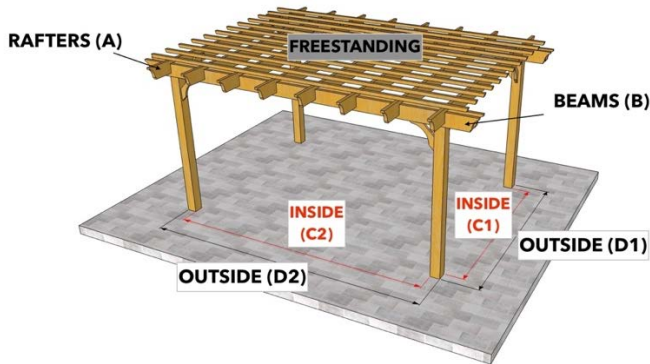

PERGOLA DEPOT™ PERGOLA KIT DIMENSIONS

Big Kahuna™, Big Kahuna™ PLUS, Big Kahuna™ Timber Frame, Big Kahuna SRP™, Sombrero™, Melbourne™, and Fedora™ Pergola Kits

Size (Overall Tip to Tip)	Rafter (A)	Beam (B)	Inside Post to Post (C1) x (C2)	Outside Post to Post (D1) x (D2)
12x12 Attached	12	12	10x8	10'6"x9
12x13 Freestanding	12	13	8x9	9x10
12x13 Attached	12	13	10x9	10'6"x10
12x14 Freestanding	12	14	8x10	9x11
12x14 Attached	12	14	10x10	10'6"x11
12x15 Freestanding	12	15	8x11	9x12
12x15 Attached	12	15	10x11	10'6"x12
12x16 Freestanding	12	16	8x12	9x13
12x16 Attached	12	16	10x12	10'6"x13
12x17 Freestanding	12	17	8x13	9x14
12x17 Attached	12	17	10x13	10'6"x14
12x18 Freestanding	12	18	8x14	9x15
12x18 Attached	12	18	10x14	10'6"x15
12x19 Freestanding	12	19	8x15	9x16
12x19 Attached	12	19	10x15	10'6"x16
12x20 Freestanding	12	20	8x16	9x17
12x20 Attached	12	20	10x16	10'6"x17
13x13 Freestanding	13	13	9x9	10x10
13x13 Attached	13	13	11x9	11'6"x10
13x14 Freestanding	13	14	9x10	10x11
13x14 Attached	13	14	11x10	11'6"x11
13x15 Freestanding	13	15	9x11	10x12
13x15 Attached	13	15	11x11	11'6"x12
13x16 Freestanding	13	16	9x12	10x13
13x16 Attached	13	16	11x12	11'6"x13
13x17 Freestanding	13	17	9x13	10x14
13x17 Attached	13	17	11x13	11'6"x14
13x18 Freestanding	13	18	9x14	10x15
13x18 Attached	13	18	11x14	11'6"x15
13x19 Freestanding	13	19	9x15	10x16
13x19 Attached	13	19	11x15	11'6"x16