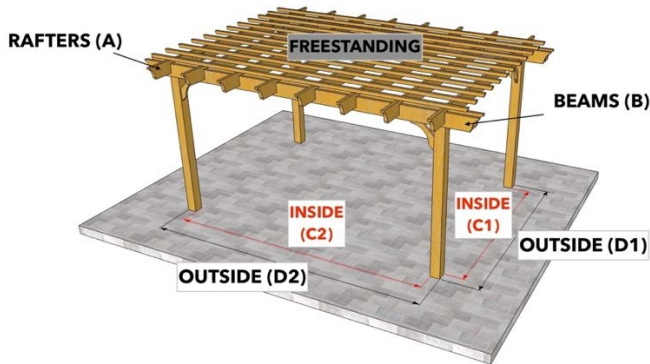

PERGOLA DEPOT™ PERGOLA KIT DIMENSIONS

Big Kahuna™, Big Kahuna™ PLUS, Big Kahuna™ Timber Frame, Big Kahuna SRP™, Sombrero™, Melbourne™, and Fedora™ Pergola Kits

Size (Overall Tip to Tip)	Rafter (A)	Beam (B)	Inside Post to Post (C1) x (C2)	Outside Post to Post (D1) x (D2)
10x16 Freestanding	10	16	6x12	7x13
10x16 Attached	10	16	8x12	8'6"x13
10x17 Freestanding	10	17	6x13	7x14
10x17 Attached	10	17	8x13	8'6"x14
10x18 Freestanding	10	18	6x14	7x15
10x18 Attached	10	18	8x14	8'6"x15
10x19 Freestanding	10	19	6x15	7x16
10x19 Attached	10	19	8x15	8'6"x16
10x20 Freestanding	10	20	6x16	7x17
10x20 Attached	10	20	8x16	8'6"x17
11x11 Freestanding	11	11	7x7	8x8
11x11 Attached	11	11	9x7	9'6"x8
11x12 Freestanding	11	12	7x8	8x9
11x12 Attached	11	12	9x8	9'6"x9
11x13 Freestanding	11	13	7x9	8x10
11x13 Attached	11	13	9x9	9'6"x10
11x14 Freestanding	11	14	7x10	8x11
11x14 Attached	11	14	9x10	9'6"x11
11x15 Freestanding	11	15	7x11	8x12
11x15 Attached	11	15	9x11	9'6"x12
11x16 Freestanding	11	16	7x12	8x13
11x16 Attached	11	16	9x12	9'6"x13
11x17 Freestanding	11	17	7x13	8x14
11x17 Attached	11	17	9x13	9'6"x14
11x18 Freestanding	11	18	7x14	8x15
11x18 Attached	11	18	9x14	9'6"x15
11x19 Freestanding	11	19	7x15	8x16
11x19 Attached	11	19	9x15	9'6"x16
11x20 Freestanding	11	20	7x16	8x17
11x20 Attached	11	20	9x16	9'6"x17
12x12 Freestanding	12	12	8x8	9x9