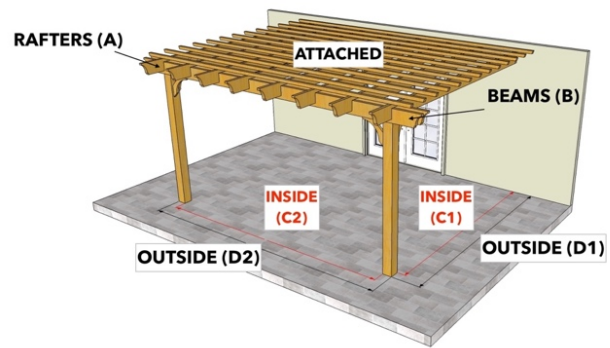

PERGOLA DEPOT™ PERGOLA KIT DIMENSIONS

Big Kahuna™, Big Kahuna™ PLUS, Big Kahuna™ Timber Frame, Big Kahuna SRP™, Sombrero™, Melbourne™, and Fedora™ Pergola Kits

Size (Overall Tip to Tip)	Rafter (A)	Beam (B)	Inside Post to Post (C1) x (C2)	Outside Post to Post (D1) x (D2)
16x17 Attached	16	17	14x13	14'6"x14
16x18 Freestanding	16	18	12x14	13x15
16x18 Attached	16	18	14x14	14'6"x15
16x19 Freestanding	16	19	12x15	13x16
16x19 Attached	16	19	14x15	14'6"x16
16x20 Freestanding	16	20	12x16	13x17
16x20 Attached	16	20	14x16	14'6"x17
17x17 Freestanding	17	17	13x13	14x14
17x17 Attached	17	17	15x13	15'6"x14
17x18 Freestanding	17	18	13x14	14x15
17x18 Attached	17	18	15x14	15'6"x15
17x19 Freestanding	17	19	13x15	14x16
17x19 Attached	17	19	15x15	15'6"x16
17x20 Freestanding	17	20	13x16	14x17
17x20 Attached	17	20	15x16	15'6"x17
18x18 Freestanding	18	18	14x14	15x15
18x18 Attached	18	18	16x14	16'6"x15
18x19 Freestanding	18	19	14x15	15x16
18x19 Attached	18	19	16x15	16'6"x16
18x20 Freestanding	18	20	14x16	15x17
18x20 Attached	18	20	16x16	16'6"x17
19x19 Freestanding	19	19	15x15	16x16
19x19 Attached	19	19	17x15	17'6"x16
19x20 Freestanding	19	20	15x16	16x17
19x20 Attached	19	20	17x16	17'6"x17
20x20 Freestanding	20	20	16x16	17x17
20x20 Attached	20	20	18x16	18'6"x17

Note: Sample sketch shown on the chart is the Sombrero style pergola kit.

Big Kahuna Sample Sketches:

Big Kahuna PLUS Sample Sketches:

Sombrero Sample Sketches:

Fedora Sample Sketches:

Melbourne Sample Sketches: