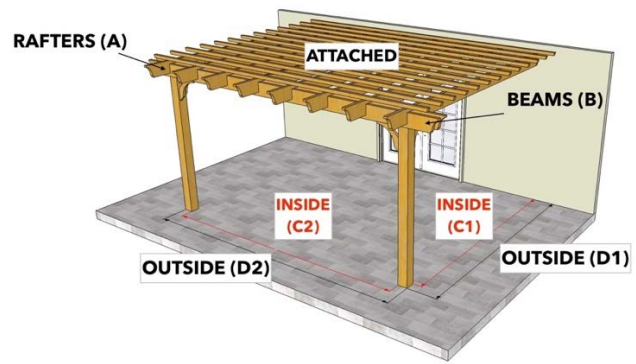

PERGOLA DEPOT™ PERGOLA KIT DIMENSIONS

Big Kahuna™, Big Kahuna™ PLUS, Big Kahuna™ Timber Frame, Big Kahuna SRP™, Sombrero™, Melbourne™, and Fedora™ Pergola Kits

Size (Overall Tip to Tip)	Rafter (A)	Beam (B)	Inside Post to Post (C1) x (C2)	Outside Post to Post (D1) x (D2)
10x16 Freestanding	10	16	6x12	7x13
10x16 Attached	10	16	8x12	8'6"x13
10x17 Freestanding	10	17	6x13	7x14
10x17 Attached	10	17	8x13	8'6"x14
10x18 Freestanding	10	18	6x14	7x15
10x18 Attached	10	18	8x14	8'6"x15
10x19 Freestanding	10	19	6x15	7x16
10x19 Attached	10	19	8x15	8'6"x16
10x20 Freestanding	10	20	6x16	7x17
10x20 Attached	10	20	8x16	8'6"x17
11x11 Freestanding	11	11	7x7	8x8
11x11 Attached	11	11	9x7	9'6"x8
11x12 Freestanding	11	12	7x8	8x9
11x12 Attached	11	12	9x8	9'6"x9
11x13 Freestanding	11	13	7x9	8x10
11x13 Attached	11	13	9x9	9'6"x10
11x14 Freestanding	11	14	7x10	8x11
11x14 Attached	11	14	9x10	9'6"x11
11x15 Freestanding	11	15	7x11	8x12
11x15 Attached	11	15	9x11	9'6"x12
11x16 Freestanding	11	16	7x12	8x13
11x16 Attached	11	16	9x12	9'6"x13
11x17 Freestanding	11	17	7x13	8x14
11x17 Attached	11	17	9x13	9'6"x14
11x18 Freestanding	11	18	7x14	8x15
11x18 Attached	11	18	9x14	9'6"x15
11x19 Freestanding	11	19	7x15	8x16
11x19 Attached	11	19	9x15	9'6"x16
11x20 Freestanding	11	20	7x16	8x17
11x20 Attached	11	20	9x16	9'6"x17
12x12 Freestanding	12	12	8x8	9x9