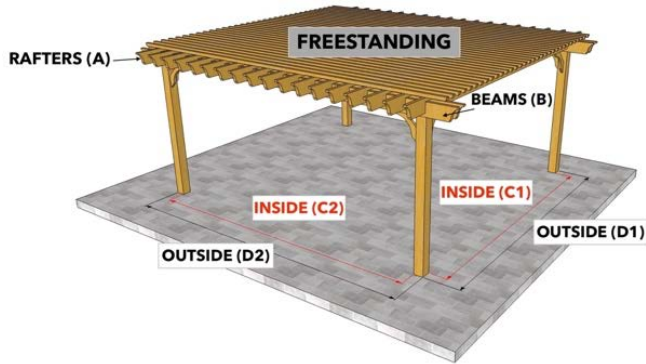

Big Kahuna and Big Kahuna LITE Sample Sketches:

Big Kahuna PLUS Sample Sketches: