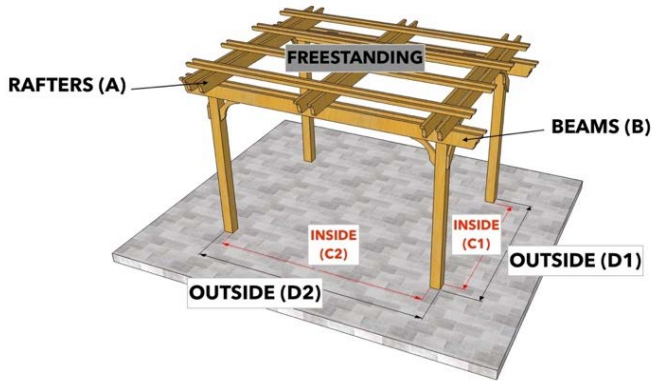

PERGOLA DEPOT® PERGOLA KIT DIMENSIONS

Big Kahuna™, Big Kahuna™ PLUS, Big Kahuna™ Timber Frame, Big Kahuna SRP™, Sombrero™, Melbourne™, Fedora™ and LITE Pergola Kits

Size (Overall Tip to Tip)	Rafter (A)	Beam (B)	Inside Post to Post (C1) x (C2)	Outside Post to Post (D1) x (D2)
16x17 Attached	16	17	14x13	14'6"x14
16x18 Freestanding	16	18	12x14	13x15
16x18 Attached	16	18	14x14	14'6"x15
16x19 Freestanding	16	19	12x15	13x16
16x19 Attached	16	19	14x15	14'6"x16
16x20 Freestanding	16	20	12x16	13x17
16x20 Attached	16	20	14x16	14'6"x17
17x17 Freestanding	17	17	13x13	14x14
17x17 Attached	17	17	15x13	15'6"x14
17x18 Freestanding	17	18	13x14	14x15
17x18 Attached	17	18	15x14	15'6"x15
17x19 Freestanding	17	19	13x15	14x16
17x19 Attached	17	19	15x15	15'6"x16
17x20 Freestanding	17	20	13x16	14x17
17x20 Attached	17	20	15x16	15'6"x17
18x18 Freestanding	18	18	14x14	15x15
18x18 Attached	18	18	16x14	16'6"x15
18x19 Freestanding	18	19	14x15	15x16
18x19 Attached	18	19	16x15	16'6"x16
18x20 Freestanding	18	20	14x16	15x17
18x20 Attached	18	20	16x16	16'6"x17
19x19 Freestanding	19	19	15x15	16x16
19x19 Attached	19	19	17x15	17'6"x16
19x20 Freestanding	19	20	15x16	16x17
19x20 Attached	19	20	17x16	17'6"x17
20x20 Freestanding	20	20	16x16	17x17
20x20 Attached	20	20	18x16	18'6"x17

Note: Sample sketch shown on the chart is the Sombrero style pergola kit.

Big Kahuna and Big Kahuna LITE Sample Sketches:

Big Kahuna PLUS Sample Sketches:

Sombrero and Sombrero LITE Sample Sketches:

Fedora Sample Sketches: