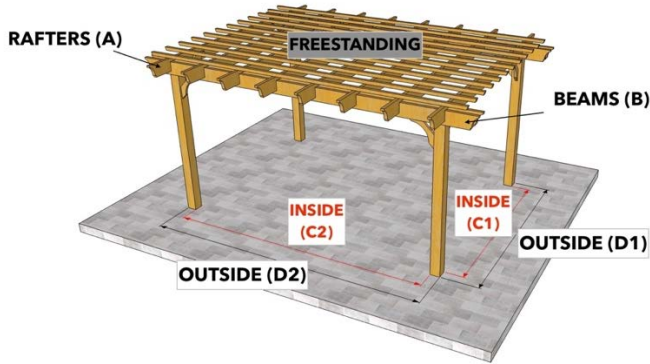

PERGOLA DEPOT® PERGOLA KIT DIMENSIONS

Big Kahuna™, Big Kahuna™ PLUS, Big Kahuna™ Timber Frame, Big Kahuna SRP™, Sombrero™, Melbourne™, Fedora™ and LITE Pergola Kits

Size (Overall Tip to Tip)	Rafter (A)	Beam (B)	Inside Post to Post (C1) x (C2)	Outside Post to Post (D1) x (D2)
13x20 Freestanding	13	20	9x16	10x17
13x20 Attached	13	20	11x16	11'6"x17
14x14 Freestanding	14	14	10x10	11x11
14x14 Attached	14	14	12x10	12'6"x11
14x15 Freestanding	14	15	10x11	11x12
14x15 Attached	14	15	12x11	12'6"x12
14x16 Freestanding	14	16	10x12	11x13
14x16 Attached	14	16	12x12	12'6"x13
14x17 Freestanding	14	17	10x13	11x14
14x17 Attached	14	17	12x13	12'6"x14
14x18 Freestanding	14	18	10x14	11x15
14x18 Attached	14	18	12x14	12'6"x15
14x19 Freestanding	14	19	10x15	11x16
14x19 Attached	14	19	12x15	12'6"x16
14x20 Freestanding	14	20	10x16	11x17
14x20 Attached	14	20	12x16	12'6"x17
15x15 Freestanding	15	15	11x11	12x12
15x15 Attached	15	15	13x11	13'6"x12
15x16 Freestanding	15	16	11x12	12x13
15x16 Attached	15	16	13x12	13'6"x13
15x17 Freestanding	15	17	11x13	12x14
15x17 Attached	15	17	13x13	13'6"x14
15x18 Freestanding	15	18	11x14	12x15
15x18 Attached	15	18	13x14	13'6"x15
15x19 Freestanding	15	19	11x15	12x16
15x19 Attached	15	19	13x15	13'6"x16
15x20 Freestanding	15	20	11x16	12x17
15x20 Attached	15	20	13x16	13'6"x17
16x16 Freestanding	16	16	12x12	13x13
16x16 Attached	16	16	14x12	14'6"x13
16x17 Freestanding	16	17	12x13	13x14