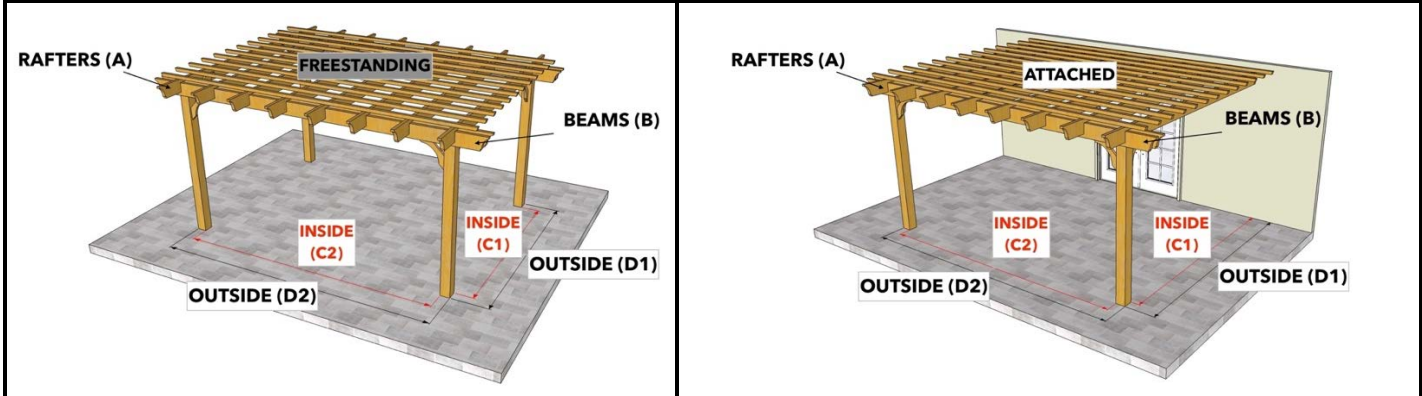

PERGOLA DEPOT® PERGOLA KIT DIMENSIONS

Big Kahuna™, Big Kahuna™ PLUS, Big Kahuna™ Timber Frame, Big Kahuna SRP™, Sombrero™, Melbourne™, Fedora™ and LITE Pergola Kits

Size (Overall Tip to Tip)	Rafter (A)	Beam (B)	Inside Post to Post (C1) x (C2)	Outside Post to Post (D1) x (D2)
16x17 Attached	16	17	14x13	14'6"x14
16x18 Freestanding	16	18	12x14	13x15
16x18 Attached	16	18	14x14	14'6"x15
16x19 Freestanding	16	19	12x15	13x16
16x19 Attached	16	19	14x15	14'6"x16
16x20 Freestanding	16	20	12x16	13x17
16x20 Attached	16	20	14x16	14'6"x17
17x17 Freestanding	17	17	13x13	14x14
17x17 Attached	17	17	15x13	15'6"x14
17x18 Freestanding	17	18	13x14	14x15
17x18 Attached	17	18	15x14	15'6"x15
17x19 Freestanding	17	19	13x15	14x16
17x19 Attached	17	19	15x15	15'6"x16
17x20 Freestanding	17	20	13x16	14x17
17x20 Attached	17	20	15x16	15'6"x17
18x18 Freestanding	18	18	14x14	15x15
18x18 Attached	18	18	16x14	16'6"x15
18x19 Freestanding	18	19	14x15	15x16
18x19 Attached	18	19	16x15	16'6"x16
18x20 Freestanding	18	20	14x16	15x17
18x20 Attached	18	20	16x16	16'6"x17
19x19 Freestanding	19	19	15x15	16x16
19x19 Attached	19	19	17x15	17'6"x16
19x20 Freestanding	19	20	15x16	16x17
19x20 Attached	19	20	17x16	17'6"x17
20x20 Freestanding	20	20	16x16	17x17
20x20 Attached	20	20	18x16	18'6"x17

Note: Sample sketch shown on the chart is the Sombrero style pergola kit.