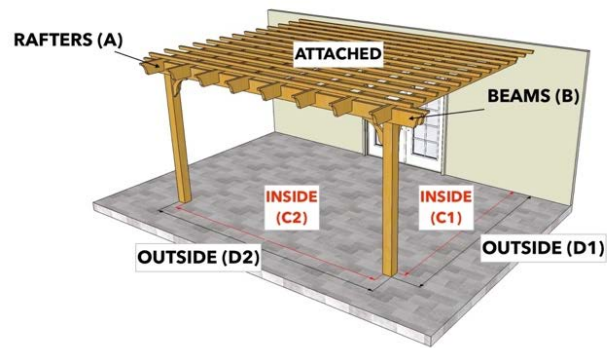

PERGOLA DEPOT® PERGOLA KIT DIMENSIONS

Big Kahuna™, Big Kahuna™ PLUS, Big Kahuna™ Timber Frame, Big Kahuna SRP™, Sombrero™, Melbourne™, Fedora™ and LITE Pergola Kits

Size (Overall Tip to Tip)	Rafter (A)	Beam (B)	Inside Post to Post (C1) x (C2)	Outside Post to Post (D1) x (D2)
16x17 Attached	16	17	14x13	14'6"x14
16x18 Freestanding	16	18	12x14	13x15
16x18 Attached	16	18	14x14	14'6"x15
16x19 Freestanding	16	19	12x15	13x16
16x19 Attached	16	19	14x15	14'6"x16
16x20 Freestanding	16	20	12x16	13x17
16x20 Attached	16	20	14x16	14'6"x17
17x17 Freestanding	17	17	13x13	14x14
17x17 Attached	17	17	15x13	15'6"x14
17x18 Freestanding	17	18	13x14	14x15
17x18 Attached	17	18	15x14	15'6"x15
17x19 Freestanding	17	19	13x15	14x16
17x19 Attached	17	19	15x15	15'6"x16
17x20 Freestanding	17	20	13x16	14x17
17x20 Attached	17	20	15x16	15'6"x17
18x18 Freestanding	18	18	14x14	15x15
18x18 Attached	18	18	16x14	16'6"x15
18x19 Freestanding	18	19	14x15	15x16
18x19 Attached	18	19	16x15	16'6"x16
18x20 Freestanding	18	20	14x16	15x17
18x20 Attached	18	20	16x16	16'6"x17
19x19 Freestanding	19	19	15x15	16x16
19x19 Attached	19	19	17x15	17'6"x16
19x20 Freestanding	19	20	15x16	16x17
19x20 Attached	19	20	17x16	17'6"x17
20x20 Freestanding	20	20	16x16	17x17
20x20 Attached	20	20	18x16	18'6"x17

Note: Sample sketch shown on the chart is the Sombrero style pergola kit.

Big Kahuna and Big Kahuna LITE Sample Sketches:

Big Kahuna PLUS Sample Sketches:

Sombrero and Sombrero LITE Sample Sketches:

Fedora Sample Sketches: