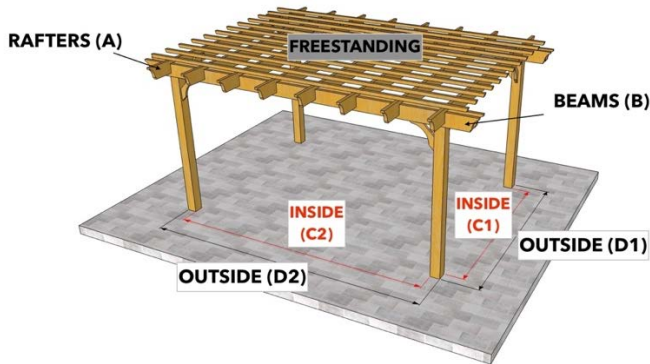

PERGOLA DEPOT® PERGOLA KIT DIMENSIONS

Big Kahuna™, Big Kahuna™ PLUS, Big Kahuna™ Timber Frame, Big Kahuna SRP™, Sombrero™, Melbourne™, Fedora™ and LITE Pergola Kits

Size (Overall Tip to Tip)	Rafter (A)	Beam (B)	Inside Post to Post (C1) x (C2)	Outside Post to Post (D1) x (D2)
10x16 Freestanding	10	16	6x12	7x13
10x16 Attached	10	16	8x12	8'6"x13
10x17 Freestanding	10	17	6x13	7x14
10x17 Attached	10	17	8x13	8'6"x14
10x18 Freestanding	10	18	6x14	7x15
10x18 Attached	10	18	8x14	8'6"x15
10x19 Freestanding	10	19	6x15	7x16
10x19 Attached	10	19	8x15	8'6"x16
10x20 Freestanding	10	20	6x16	7x17
10x20 Attached	10	20	8x16	8'6"x17
11x11 Freestanding	11	11	7x7	8x8
11x11 Attached	11	11	9x7	9'6"x8
11x12 Freestanding	11	12	7x8	8x9
11x12 Attached	11	12	9x8	9'6"x9
11x13 Freestanding	11	13	7x9	8x10
11x13 Attached	11	13	9x9	9'6"x10
11x14 Freestanding	11	14	7x10	8x11
11x14 Attached	11	14	9x10	9'6"x11
11x15 Freestanding	11	15	7x11	8x12
11x15 Attached	11	15	9x11	9'6"x12
11x16 Freestanding	11	16	7x12	8x13
11x16 Attached	11	16	9x12	9'6"x13
11x17 Freestanding	11	17	7x13	8x14
11x17 Attached	11	17	9x13	9'6"x14
11x18 Freestanding	11	18	7x14	8x15
11x18 Attached	11	18	9x14	9'6"x15
11x19 Freestanding	11	19	7x15	8x16
11x19 Attached	11	19	9x15	9'6"x16
11x20 Freestanding	11	20	7x16	8x17
11x20 Attached	11	20	9x16	9'6"x17
12x12 Freestanding	12	12	8x8	9x9