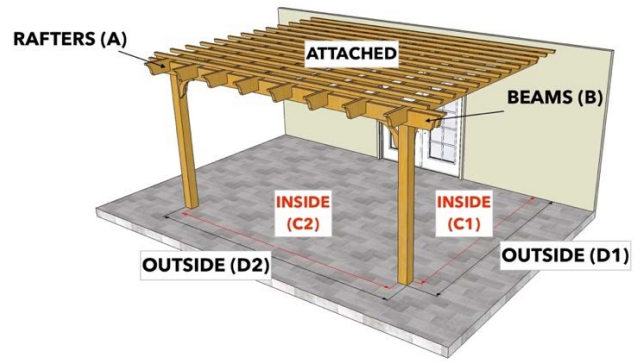

PERGOLA DEPOT® PERGOLA KIT DIMENSIONS

Big Kahuna™, Big Kahuna™ PLUS, Big Kahuna™ Timber Frame, Big Kahuna SRP™, Sombrero™, Melbourne™, Fedora™ and LITE Pergola Kits

Size (Overall Tip to Tip)	Rafter (A)	Beam (B)	Inside Post to Post (C1) x (C2)	Outside Post to Post (D1) x (D2)
9x11 Attached	9	11	7x7	7'6"x8
9x12 Freestanding	9	12	5x8	6x9
9x12 Attached	9	12	7x8	7'6"x9
9x13 Freestanding	9	13	5x9	6x10
9x13 Attached	9	13	7x9	7'6"x10
9x14 Freestanding	9	14	5x10	6x11
9x14 Attached	9	14	7x10	7'6"x11
9x15 Freestanding	9	15	5x11	6x12
9x15 Attached	9	15	7x11	7'6"x12
9x16 Freestanding	9	16	5x12	6x13
9x16 Attached	9	16	7x12	7'6"x13
9x17 Freestanding	9	17	5x13	6x14
9x17 Attached	9	17	7x13	7'6"x14
9x18 Freestanding	9	18	5x14	6x15
9x18 Attached	9	18	7x14	7'6"x15
9x19 Freestanding	9	19	5x15	6x16
9x19 Attached	9	19	7x15	7'6"x16
9x20 Freestanding	9	20	5x16	6x17
9x20 Attached	9	20	7x16	7'6"x17
10x10 Freestanding	10	10	6x6	7x7
10x10 Attached	10	10	8x6	8'6"x7
10x11 Freestanding	10	11	6x7	7x8
10x11 Attached	10	11	8x7	8'6"x8
10x12 Freestanding	10	12	6x8	7x9
10x12 Attached	10	12	8x8	8'6"x9
10x13 Freestanding	10	13	6x9	7x10
10x13 Attached	10	13	8x9	8'6"x10
10x14 Freestanding	10	14	6x10	7x11
10x14 Attached	10	14	8x10	8'6"x11
10x15 Freestanding	10	15	6x11	7x12
10x15 Attached	10	15	8x11	8'6"x12