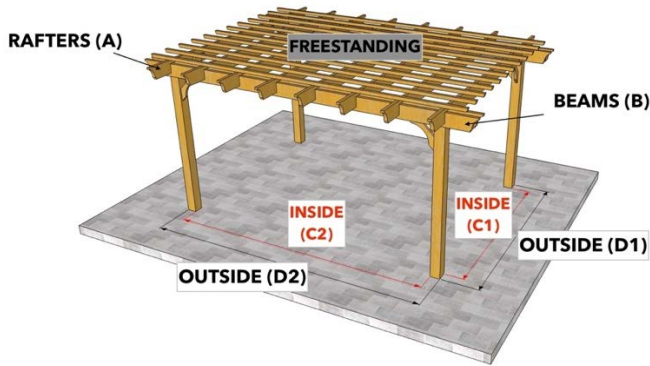

PERGOLA DEPOT® PERGOLA KIT DIMENSIONS

Big Kahuna™, Big Kahuna™ PLUS, Big Kahuna™ Timber Frame, Big Kahuna SRP™, Sombrero™, Melbourne™, Fedora™ and LITE Pergola Kits

Size (Overall Tip to Tip)	Rafter (A)	Beam (B)	Inside Post to Post (C1) x (C2)	Outside Post to Post (D1) x (D2)
12x12 Attached	12	12	10x8	10'6"x9
12x13 Freestanding	12	13	8x9	9x10
12x13 Attached	12	13	10x9	10'6"x10
12x14 Freestanding	12	14	8x10	9x11
12x14 Attached	12	14	10x10	10'6"x11
12x15 Freestanding	12	15	8x11	9x12
12x15 Attached	12	15	10x11	10'6"x12
12x16 Freestanding	12	16	8x12	9x13
12x16 Attached	12	16	10x12	10'6"x13
12x17 Freestanding	12	17	8x13	9x14
12x17 Attached	12	17	10x13	10'6"x14
12x18 Freestanding	12	18	8x14	9x15
12x18 Attached	12	18	10x14	10'6"x15
12x19 Freestanding	12	19	8x15	9x16
12x19 Attached	12	19	10x15	10'6"x16
12x20 Freestanding	12	20	8x16	9x17
12x20 Attached	12	20	10x16	10'6"x17
13x13 Freestanding	13	13	9x9	10x10
13x13 Attached	13	13	11x9	11'6"x10
13x14 Freestanding	13	14	9x10	10x11
13x14 Attached	13	14	11x10	11'6"x11
13x15 Freestanding	13	15	9x11	10x12
13x15 Attached	13	15	11x11	11'6"x12
13x16 Freestanding	13	16	9x12	10x13
13x16 Attached	13	16	11x12	11'6"x13
13x17 Freestanding	13	17	9x13	10x14
13x17 Attached	13	17	11x13	11'6"x14
13x18 Freestanding	13	18	9x14	10x15
13x18 Attached	13	18	11x14	11'6"x15
13x19 Freestanding	13	19	9x15	10x16
13x19 Attached	13	19	11x15	11'6"x16