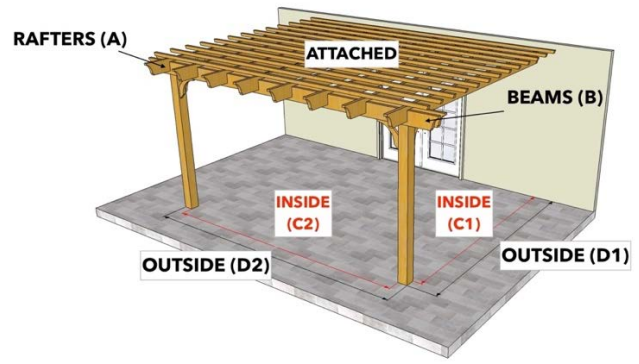

PERGOLA DEPOT® PERGOLA KIT DIMENSIONS

Big Kahuna™, Big Kahuna™ PLUS, Big Kahuna™ Timber Frame, Big Kahuna SRP™, Sombrero™, Melbourne™, Fedora™ and LITE Pergola Kits

Size (Overall Tip to Tip)	Rafter (A)	Beam (B)	Inside Post to Post (C1) x (C2)	Outside Post to Post (D1) x (D2)
13x20 Freestanding	13	20	9x16	10x17
13x20 Attached	13	20	11x16	11'6"x17
14x14 Freestanding	14	14	10x10	11x11
14x14 Attached	14	14	12x10	12'6"x11
14x15 Freestanding	14	15	10x11	11x12
14x15 Attached	14	15	12x11	12'6"x12
14x16 Freestanding	14	16	10x12	11x13
14x16 Attached	14	16	12x12	12'6"x13
14x17 Freestanding	14	17	10x13	11x14
14x17 Attached	14	17	12x13	12'6"x14
14x18 Freestanding	14	18	10x14	11x15
14x18 Attached	14	18	12x14	12'6"x15
14x19 Freestanding	14	19	10x15	11x16
14x19 Attached	14	19	12x15	12'6"x16
14x20 Freestanding	14	20	10x16	11x17
14x20 Attached	14	20	12x16	12'6"x17
15x15 Freestanding	15	15	11x11	12x12
15x15 Attached	15	15	13x11	13'6"x12
15x16 Freestanding	15	16	11x12	12x13
15x16 Attached	15	16	13x12	13'6"x13
15x17 Freestanding	15	17	11x13	12x14
15x17 Attached	15	17	13x13	13'6"x14
15x18 Freestanding	15	18	11x14	12x15
15x18 Attached	15	18	13x14	13'6"x15
15x19 Freestanding	15	19	11x15	12x16
15x19 Attached	15	19	13x15	13'6"x16
15x20 Freestanding	15	20	11x16	12x17
15x20 Attached	15	20	13x16	13'6"x17
16x16 Freestanding	16	16	12x12	13x13
16x16 Attached	16	16	14x12	14'6"x13
16x17 Freestanding	16	17	12x13	13x14