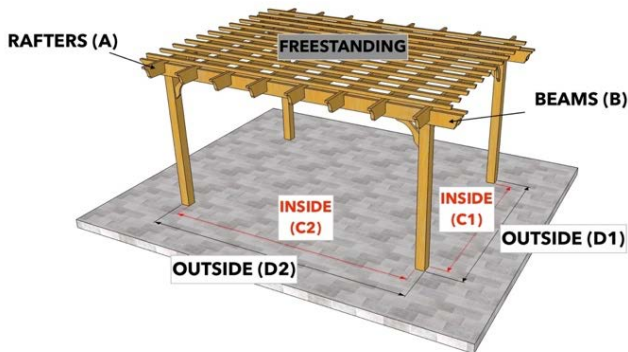

PERGOLA DEPOT® PERGOLA KIT DIMENSIONS

Big Kahuna™, Big Kahuna™ PLUS, Big Kahuna™ Timber Frame, Big Kahuna SRP™, Sombrero™, Melbourne™, Fedora™ and LITE Pergola Kits

Size (Overall Tip to Tip)	Rafter (A)	Beam (B)	Inside Post to Post (C1) x (C2)	Outside Post to Post (D1) x (D2)
16x17 Attached	16	17	14x13	14'6"x14
16x18 Freestanding	16	18	12x14	13x15
16x18 Attached	16	18	14x14	14'6"x15
16x19 Freestanding	16	19	12x15	13x16
16x19 Attached	16	19	14x15	14'6"x16
16x20 Freestanding	16	20	12x16	13x17
16x20 Attached	16	20	14x16	14'6"x17
17x17 Freestanding	17	17	13x13	14x14
17x17 Attached	17	17	15x13	15'6"x14
17x18 Freestanding	17	18	13x14	14x15
17x18 Attached	17	18	15x14	15'6"x15
17x19 Freestanding	17	19	13x15	14x16
17x19 Attached	17	19	15x15	15'6"x16
17x20 Freestanding	17	20	13x16	14x17
17x20 Attached	17	20	15x16	15'6"x17
18x18 Freestanding	18	18	14x14	15x15
18x18 Attached	18	18	16x14	16'6"x15
18x19 Freestanding	18	19	14x15	15x16
18x19 Attached	18	19	16x15	16'6"x16
18x20 Freestanding	18	20	14x16	15x17
18x20 Attached	18	20	16x16	16'6"x17
19x19 Freestanding	19	19	15x15	16x16
19x19 Attached	19	19	17x15	17'6"x16
19x20 Freestanding	19	20	15x16	16x17
19x20 Attached	19	20	17x16	17'6"x17
20x20 Freestanding	20	20	16x16	17x17
20x20 Attached	20	20	18x16	18'6"x17

Note: Sample sketch shown on the chart is the Sombrero style pergola kit.

Big Kahuna and Big Kahuna LITE Sample Sketches:

Big Kahuna PLUS Sample Sketches:

Sombrero and Sombrero LITE Sample Sketches:

Fedora Sample Sketches: