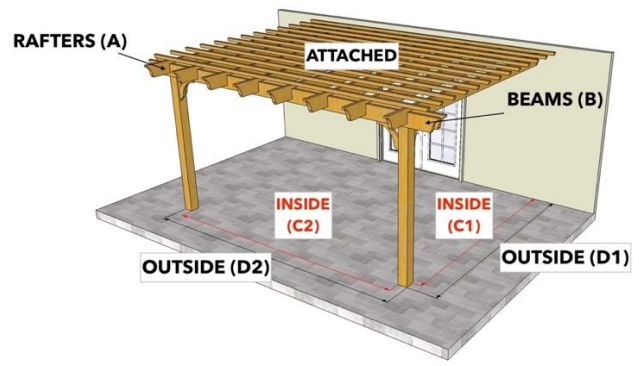

PERGOLA DEPOT® PERGOLA KIT DIMENSIONS

Big Kahuna™, Big Kahuna™ PLUS, Big Kahuna™ Timber Frame, Big Kahuna SRP™, Sombrero™, Melbourne™, Fedora™ and LITE Pergola Kits

Size (Overall Tip to Tip)	Rafter (A)	Beam (B)	Inside Post to Post (C1) x (C2)	Outside Post to Post (D1) x (D2)
12x12 Attached	12	12	10x8	10'6"x9
12x13 Freestanding	12	13	8x9	9x10
12x13 Attached	12	13	10x9	10'6"x10
12x14 Freestanding	12	14	8x10	9x11
12x14 Attached	12	14	10x10	10'6"x11
12x15 Freestanding	12	15	8x11	9x12
12x15 Attached	12	15	10x11	10'6"x12
12x16 Freestanding	12	16	8x12	9x13
12x16 Attached	12	16	10x12	10'6"x13
12x17 Freestanding	12	17	8x13	9x14
12x17 Attached	12	17	10x13	10'6"x14
12x18 Freestanding	12	18	8x14	9x15
12x18 Attached	12	18	10x14	10'6"x15
12x19 Freestanding	12	19	8x15	9x16
12x19 Attached	12	19	10x15	10'6"x16
12x20 Freestanding	12	20	8x16	9x17
12x20 Attached	12	20	10x16	10'6"x17
13x13 Freestanding	13	13	9x9	10x10
13x13 Attached	13	13	11x9	11'6"x10
13x14 Freestanding	13	14	9x10	10x11
13x14 Attached	13	14	11x10	11'6"x11
13x15 Freestanding	13	15	9x11	10x12
13x15 Attached	13	15	11x11	11'6"x12
13x16 Freestanding	13	16	9x12	10x13
13x16 Attached	13	16	11x12	11'6"x13
13x17 Freestanding	13	17	9x13	10x14
13x17 Attached	13	17	11x13	11'6"x14
13x18 Freestanding	13	18	9x14	10x15
13x18 Attached	13	18	11x14	11'6"x15
13x19 Freestanding	13	19	9x15	10x16
13x19 Attached	13	19	11x15	11'6"x16