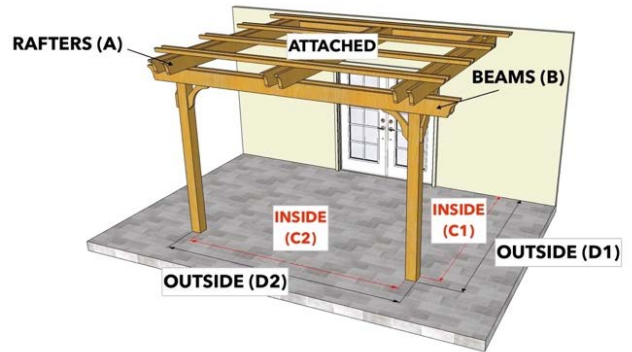

PERGOLA DEPOT® PERGOLA KIT DIMENSIONS

Big Kahuna™, Big Kahuna™ PLUS, Big Kahuna™ Timber Frame, Big Kahuna SRP™, Sombrero™, Melbourne™, Fedora™ and LITE Pergola Kits

Size (Overall Tip to Tip)	Rafter (A)	Beam (B)	Inside Post to Post (C1) x (C2)	Outside Post to Post (D1) x (D2)
16x17 Attached	16	17	14x13	14'6"x14
16x18 Freestanding	16	18	12x14	13x15
16x18 Attached	16	18	14x14	14'6"x15
16x19 Freestanding	16	19	12x15	13x16
16x19 Attached	16	19	14x15	14'6"x16
16x20 Freestanding	16	20	12x16	13x17
16x20 Attached	16	20	14x16	14'6"x17
17x17 Freestanding	17	17	13x13	14x14
17x17 Attached	17	17	15x13	15'6"x14
17x18 Freestanding	17	18	13x14	14x15
17x18 Attached	17	18	15x14	15'6"x15
17x19 Freestanding	17	19	13x15	14x16
17x19 Attached	17	19	15x15	15'6"x16
17x20 Freestanding	17	20	13x16	14x17
17x20 Attached	17	20	15x16	15'6"x17
18x18 Freestanding	18	18	14x14	15x15
18x18 Attached	18	18	16x14	16'6"x15
18x19 Freestanding	18	19	14x15	15x16
18x19 Attached	18	19	16x15	16'6"x16
18x20 Freestanding	18	20	14x16	15x17
18x20 Attached	18	20	16x16	16'6"x17
19x19 Freestanding	19	19	15x15	16x16
19x19 Attached	19	19	17x15	17'6"x16
19x20 Freestanding	19	20	15x16	16x17
19x20 Attached	19	20	17x16	17'6"x17
20x20 Freestanding	20	20	16x16	17x17
20x20 Attached	20	20	18x16	18'6"x17

Note: Sample sketch shown on the chart is the Sombrero style pergola kit.

Big Kahuna and Big Kahuna LITE Sample Sketches:

Big Kahuna PLUS Sample Sketches:

Sombrero and Sombrero LITE Sample Sketches:

Fedora Sample Sketches: