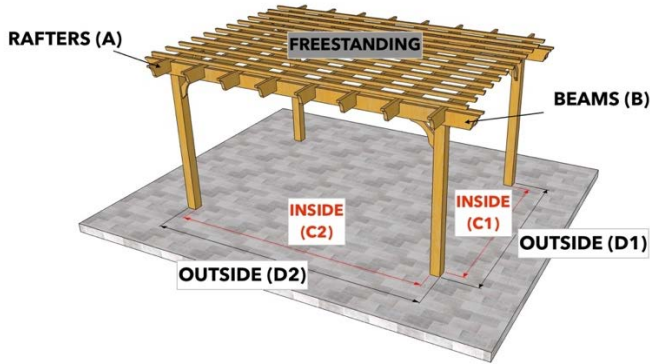

PERGOLA DEPOT® PERGOLA KIT DIMENSIONS

Big Kahuna™, Big Kahuna™ PLUS, Big Kahuna™ Timber Frame, Big Kahuna SRP™, Sombrero™, Melbourne™, Fedora™ and LITE Pergola Kits

Size (Overall Tip to Tip)	Rafter (A)	Beam (B)	Inside Post to Post (C1) x (C2)	Outside Post to Post (D1) x (D2)
8x8 Freestanding	8	8	4x4	5x5
8x8 Attached	8	8	6x4	6'6"x5
8x9 Freestanding	8	9	4x5	5x6
8x9 Attached	8	9	6x5	6'6"x6
8x10 Freestanding	8	10	4x6	5x7
8x10 Attached	8	10	6x6	6'6"x7
8x11 Freestanding	8	11	4x7	5x8
8x11 Attached	8	11	6x7	6'6"x8
8x12 Freestanding	8	12	4x8	5x9
8x12 Attached	8	12	6x8	6'6"x9
8x13 Freestanding	8	13	4x9	5x10
8x13 Attached	8	13	6x9	6'6"x10
8x14 Freestanding	8	14	4x10	5x11
8x14 Attached	8	14	6x10	6'6" x11
8x15 Freestanding	8	15	4x11	5x12
8x15 Attached	8	15	6x11	6'6" x12
8x16 Freestanding	8	16	4x12	5x13
8x16 Attached	8	16	6x12	6'6"x13
8x17 Freestanding	8	17	4x13	5x14
8x17 Attached	8	17	6x13	6'6"x14
8x18 Freestanding	8	18	4x14	5x15
8x18 Attached	8	18	6x14	6'6"x15
8x19 Freestanding	8	19	4x15	5x16
8x19 Attached	8	19	6x15	6'6"x16
8x20 Freestanding	8	20	4x16	5x17
8x20 Attached	8	20	6x16	6'6"x17
9x9 Freestanding	9	9	5x5	6x6
9x9 Attached	9	9	7x5	7'6"x6
9x10 Freestanding	9	10	5x6	6x7
9x10 Attached	9	10	7x6	7'6"x7
9x11 Freestanding	9	11	5x7	6x8