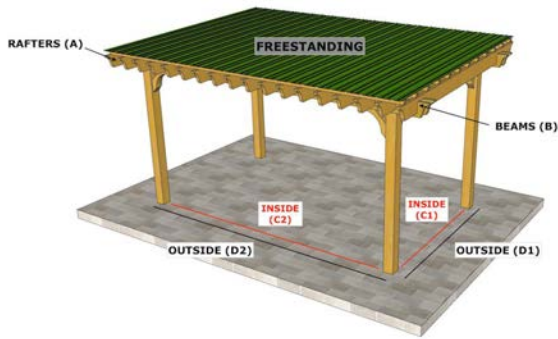

Big Kahuna and Big Kahuna LITE Sample Sketches:

Big Kahuna PLUS Sample Sketches:

Sombrero and Sombrero LITE Sample Sketches: