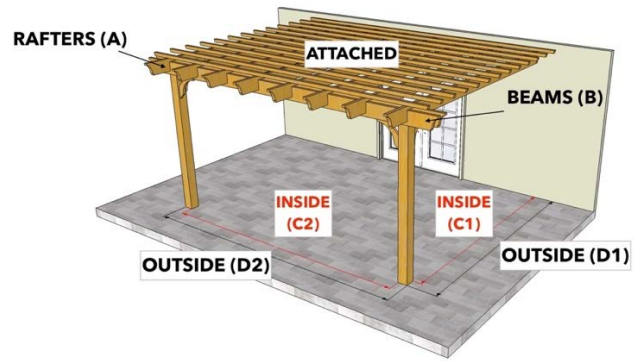

PERGOLA DEPOT® PERGOLA KIT DIMENSIONS

Big Kahuna™, Big Kahuna™ PLUS, Big Kahuna™ Timber Frame, Big Kahuna SRP™, Sombrero™, Melbourne™, Fedora™ and LITE Pergola Kits

Size (Overall Tip to Tip)	Rafter (A)	Beam (B)	Inside Post to Post (C1) x (C2)	Outside Post to Post (D1) x (D2)
8x8 Freestanding	8	8	4x4	5x5
8x8 Attached	8	8	6x4	6'6"x5
8x9 Freestanding	8	9	4x5	5x6
8x9 Attached	8	9	6x5	6'6"x6
8x10 Freestanding	8	10	4x6	5x7
8x10 Attached	8	10	6x6	6'6"x7
8x11 Freestanding	8	11	4x7	5x8
8x11 Attached	8	11	6x7	6'6"x8
8x12 Freestanding	8	12	4x8	5x9
8x12 Attached	8	12	6x8	6'6"x9
8x13 Freestanding	8	13	4x9	5x10
8x13 Attached	8	13	6x9	6'6"x10
8x14 Freestanding	8	14	4x10	5x11
8x14 Attached	8	14	6x10	6'6" x11
8x15 Freestanding	8	15	4x11	5x12
8x15 Attached	8	15	6x11	6'6" x12
8x16 Freestanding	8	16	4x12	5x13
8x16 Attached	8	16	6x12	6'6"x13
8x17 Freestanding	8	17	4x13	5x14
8x17 Attached	8	17	6x13	6'6"x14
8x18 Freestanding	8	18	4x14	5x15
8x18 Attached	8	18	6x14	6'6"x15
8x19 Freestanding	8	19	4x15	5x16
8x19 Attached	8	19	6x15	6'6"x16
8x20 Freestanding	8	20	4x16	5x17
8x20 Attached	8	20	6x16	6'6"x17
9x9 Freestanding	9	9	5x5	6x6
9x9 Attached	9	9	7x5	7'6"x6
9x10 Freestanding	9	10	5x6	6x7
9x10 Attached	9	10	7x6	7'6"x7
9x11 Freestanding	9	11	5x7	6x8