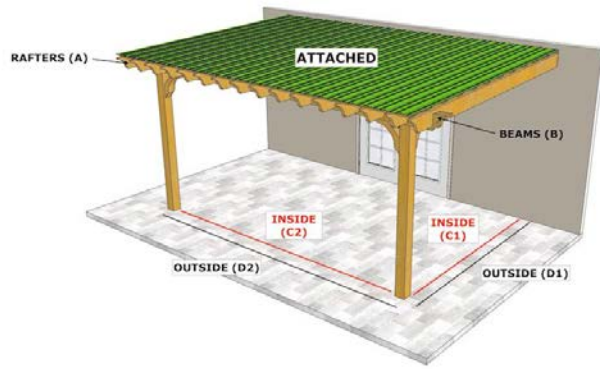

Big Kahuna and Big Kahuna LITE Sample Sketches:

Big Kahuna PLUS Sample Sketches:

Sombrero and Sombrero LITE Sample Sketches: