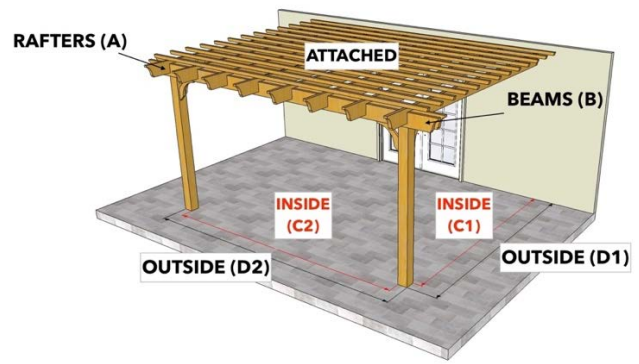

PERGOLA DEPOT® PERGOLA KIT DIMENSIONS

Big Kahuna™, Big Kahuna™ PLUS, Big Kahuna™ Timber Frame, Big Kahuna SRP™, Sombrero™, Melbourne™, Fedora™ and LITE Pergola Kits

Size (Overall Tip to Tip)	Rafter (A)	Beam (B)	Inside Post to Post (C1) x (C2)	Outside Post to Post (D1) x (D2)
10x16 Freestanding	10	16	6x12	7x13
10x16 Attached	10	16	8x12	8'6"x13
10x17 Freestanding	10	17	6x13	7x14
10x17 Attached	10	17	8x13	8'6"x14
10x18 Freestanding	10	18	6x14	7x15
10x18 Attached	10	18	8x14	8'6"x15
10x19 Freestanding	10	19	6x15	7x16
10x19 Attached	10	19	8x15	8'6"x16
10x20 Freestanding	10	20	6x16	7x17
10x20 Attached	10	20	8x16	8'6"x17
11x11 Freestanding	11	11	7x7	8x8
11x11 Attached	11	11	9x7	9'6"x8
11x12 Freestanding	11	12	7x8	8x9
11x12 Attached	11	12	9x8	9'6"x9
11x13 Freestanding	11	13	7x9	8x10
11x13 Attached	11	13	9x9	9'6"x10
11x14 Freestanding	11	14	7x10	8x11
11x14 Attached	11	14	9x10	9'6"x11
11x15 Freestanding	11	15	7x11	8x12
11x15 Attached	11	15	9x11	9'6"x12
11x16 Freestanding	11	16	7x12	8x13
11x16 Attached	11	16	9x12	9'6"x13
11x17 Freestanding	11	17	7x13	8x14
11x17 Attached	11	17	9x13	9'6"x14
11x18 Freestanding	11	18	7x14	8x15
11x18 Attached	11	18	9x14	9'6"x15
11x19 Freestanding	11	19	7x15	8x16
11x19 Attached	11	19	9x15	9'6"x16
11x20 Freestanding	11	20	7x16	8x17
11x20 Attached	11	20	9x16	9'6"x17
12x12 Freestanding	12	12	8x8	9x9