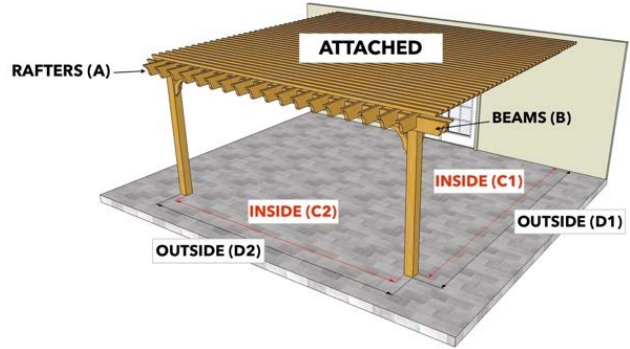

Big Kahuna and Big Kahuna LITE Sample Sketches:

Big Kahuna PLUS Sample Sketches: